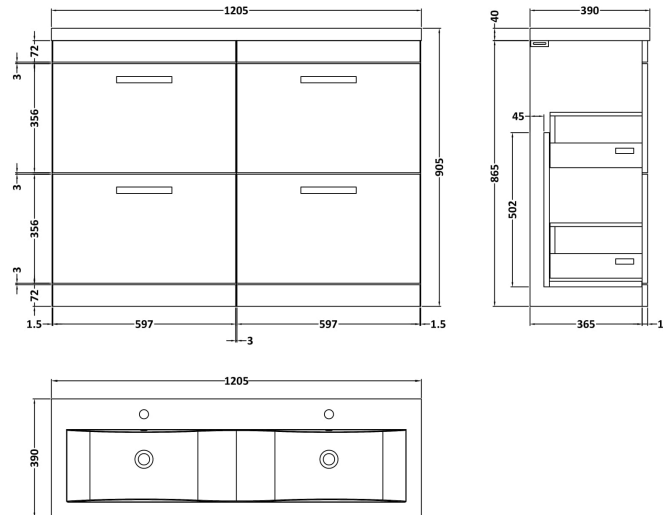

Sales Code: ATH076F

Description: 1200 Fs 4-Drawer Vanity & Double Basin

Packaging Details

Barcode: 5056211888796

Sales Code: MOC333

Description: 600 Floor Standing 2-Drawer Basin Unit

Product Dimensions

Height (mm):	865
Width (mm):	600
Depth (mm):	383
Nett Weight (kg):	26

Packaging Dimensions

Height (mm):	885
Width (mm):	620
Depth (mm):	405
Gross Weight (kg):	26.5

Packaging Data

Box Colour:	Brown Cardboard Box
Box Qty:	1
Label Size:	100 x 50
Label Colour:	White Label
Label Qty:	2

Outer Box Dimensions (If Applicable)

Height (mm):	
Width (mm):	
Depth (mm):	
Gross Weight (kg):	
Barcode:	5055275869987

Product Details

Country of Origin:	China
Fitting Instruction:	No
CE & UKCA:	N/A
FSC Certified Materials:	Yes
Colour:	Gloss Grey
Construction Method:	Cam & Wood Dowel
Construction Type:	Rigid
Cabinet Finish:	MFC Painted Gloss
Fascia Finish:	Mdf Painted Gloss
Cabinet Thickness (mm):	16
Fascia Thickness (mm):	18
Drawer Included:	Yes
Drawer Type:	80mm High Metal Softclose
No of Shelves:	0
Hinge Type:	Not Applicable
Hinge Included:	Not Applicable
Adjustable Legs:	No, Not Required
Fixings Included:	Yes
Handle Style:	Contemporary
Waste Shroud:	Yes
Handle Included:	Yes, Supplied
Handle Type:	Strap

Sales Code: CBM424

Description: Double Ceramic Basin 1208X392

Product Dimensions

Height (mm):	390
Width (mm):	1205
Depth (mm):	175
Nett Weight (kg):	27

Packaging Dimensions

Height (mm):	205
Width (mm):	1270
Depth (mm):	510
Gross Weight (kg):	27