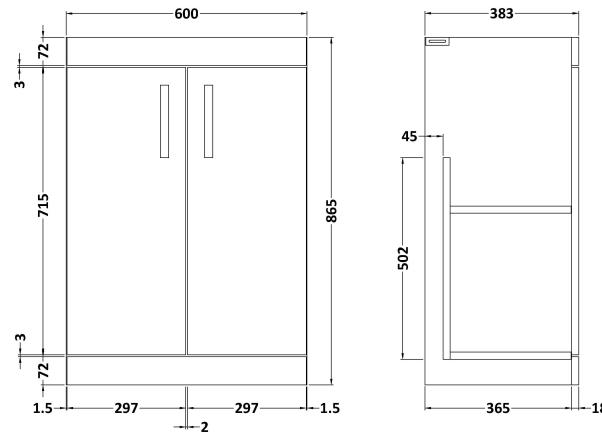

### Product Dimensions

Height (mm):	865
Width (mm):	600
Depth (mm):	383
Nett Weight (kg):	21

### Packaging Dimensions

Height (mm):	405
Width (mm):	620
Depth (mm):	885
Gross Weight (kg):	21.5

### Product Dimensions

Height (mm):	390
Width (mm):	1205
Depth (mm):	175
Nett Weight (kg):	27

### Packaging Dimensions

Height (mm):	205
Width (mm):	1270
Depth (mm):	510
Gross Weight (kg):	27