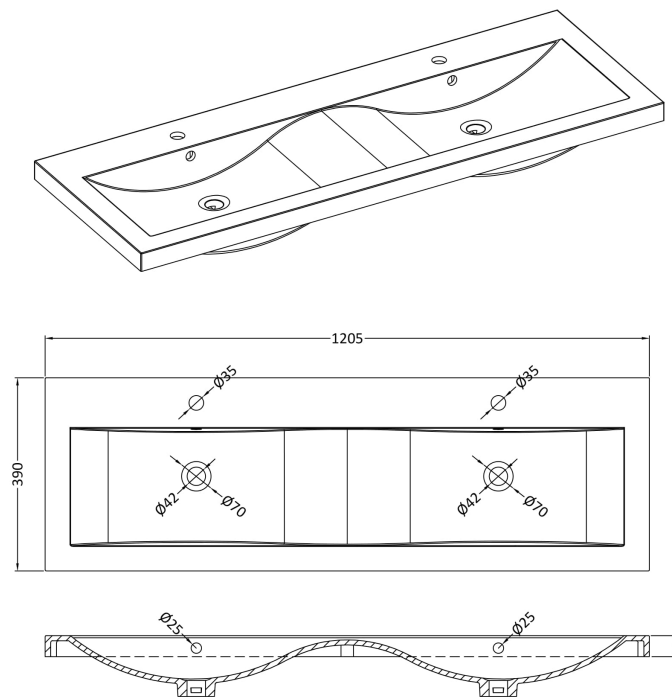

### Product Dimensions

Height (mm):	865
Width (mm):	600
Depth (mm):	383
Nett Weight (kg):	21

### Packaging Dimensions

Height (mm):	405
Width (mm):	620
Depth (mm):	885
Gross Weight (kg):	21.5

### Outer Box Dimensions (If Applicable)

Height (mm):	
Width (mm):	
Depth (mm):	
Gross Weight (kg):	
Barcode:	5055275880623

### Product Dimensions

Height (mm):	390
Width (mm):	1205
Depth (mm):	175
Nett Weight (kg):	27