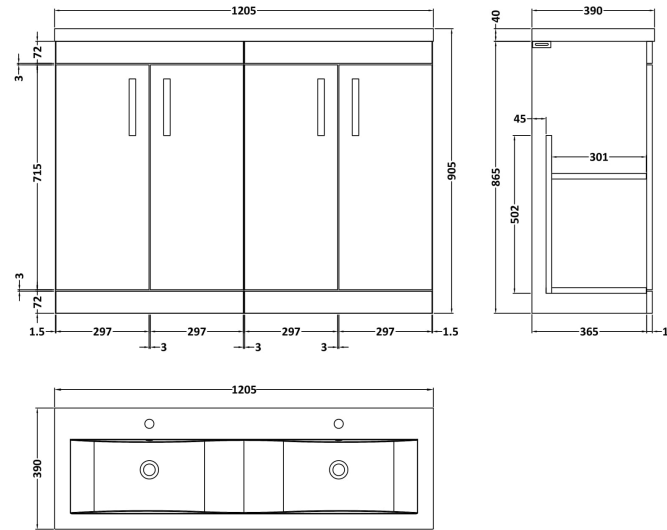

Sales Code: ATH027F

Description: 1200 Fs 4-Door Vanity & Double Basin

Packaging Details

Barcode: 5056211888581