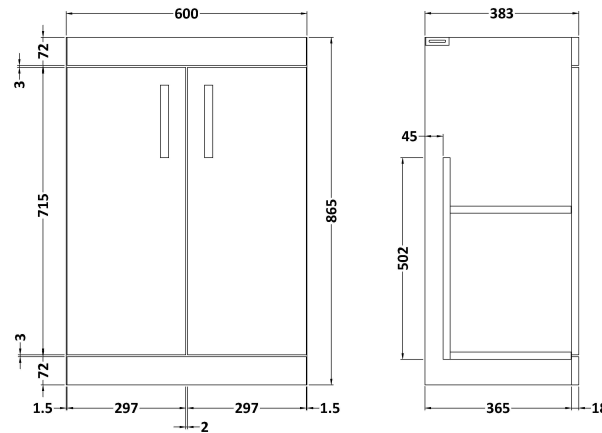

Sales Code: ATH026F

Description: 1200 Fs 4-Door Vanity & Double Basin

Packaging Details

Barcode: 5056211888574

Sales Code: MOD603

Description: 600 Floor Standing 2-Door Basin Unit

Product Dimensions

Height (mm):	865
Width (mm):	600
Depth (mm):	383
Nett Weight (kg):	21

Packaging Dimensions

Height (mm):	405
Width (mm):	620
Depth (mm):	885
Gross Weight (kg):	21.5

Packaging Data

Box Colour:	Brown Cardboard Box
Box Qty:	1
Label Size:	100 x 50
Label Colour:	White Label
Label Qty:	2

Outer Box Dimensions (If Applicable)

Height (mm):	
Width (mm):	
Depth (mm):	
Gross Weight (kg):	
Barcode:	5055275825501

Product Details

Country of Origin:	United Kingdom
Fitting Instruction:	No
CE & UKCA:	N/A
FSC Certified Materials:	Yes
Colour:	Black Woodgrain
Construction Method:	Cam & Wood Dowel
Construction Type:	Rigid
Cabinet Finish:	MFC Textured Woodgrain
Fascia Finish:	MFC Textured Woodgrain
Cabinet Thickness (mm):	18
Fascia Thickness (mm):	18
Drawer Included:	No
Drawer Type:	Not Applicable
No of Shelves:	1
Hinge Type:	95 Degree Clip-On Soft Close
Hinge Included:	Yes, Supplied
Adjustable Legs:	No, Not Required
Fixings Included:	Yes
Handle Style:	Contemporary
Waste Shroud:	No
Handle Included:	Yes, Supplied
Handle Type:	D-Shape

Sales Code: CBM424

Description: Double Ceramic Basin 1208X392

Product Dimensions

Height (mm):	390
Width (mm):	1205
Depth (mm):	175
Nett Weight (kg):	27

Packaging Dimensions

Height (mm):	205
Width (mm):	1270
Depth (mm):	510
Gross Weight (kg):	27