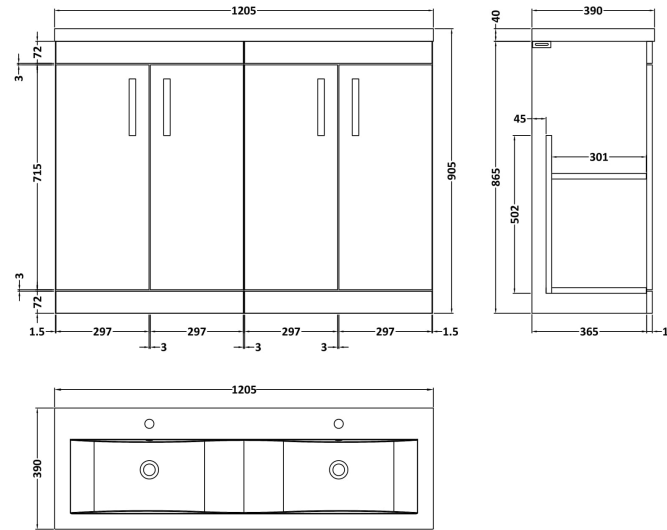

Sales Code: ATH026F

Description: 1200 Fs 4-Door Vanity & Double Basin

Packaging Details

Barcode: 5056211888574

Sales Code: MOD603

Description: 600 Floor Standing 2-Door Basin Unit

Product Dimensions

Height (mm):	865
Width (mm):	600
Depth (mm):	383
Nett Weight (kg):	21

Packaging Dimensions

Height (mm):	405
Width (mm):	620
Depth (mm):	885
Gross Weight (kg):	21.5

Packaging Data

Box Colour:	Brown Cardboard Box
Box Qty:	1
Label Size:	100 x 50
Label Colour:	White Label
Label Qty:	2

Outer Box Dimensions (If Applicable)

Height (mm):	
Width (mm):	
Depth (mm):	
Gross Weight (kg):	
Barcode:	5055275825501

Product Details

Country of Origin:	United Kingdom
Fitting Instruction:	No
CE & UKCA:	N/A
FSC Certified Materials:	Yes
Colour:	Black Woodgrain
Construction Method:	Cam & Wood Dowel
Construction Type:	Rigid
Cabinet Finish:	MFC Textured Woodgrain
Fascia Finish:	MFC Textured Woodgrain
Cabinet Thickness (mm):	18
Fascia Thickness (mm):	18
Drawer Included:	No
Drawer Type:	Not Applicable
No of Shelves:	1
Hinge Type:	95 Degree Clip-On Soft Close
Hinge Included:	Yes, Supplied
Adjustable Legs:	No, Not Required
Fixings Included:	Yes
Handle Style:	Contemporary
Waste Shroud:	No
Handle Included:	Yes, Supplied
Handle Type:	D-Shape

Sales Code: CBM424

Description: Double Ceramic Basin 1208X392

Product Dimensions

Height (mm):	390
Width (mm):	1205
Depth (mm):	175
Nett Weight (kg):	27

Packaging Dimensions

Height (mm):	205
Width (mm):	1270
Depth (mm):	510
Gross Weight (kg):	27