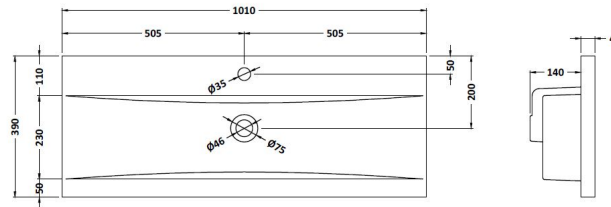

Sales Code: NVM017

Description: 1000 Mid Edged Basin 1 Th

Product Dimensions

Height (mm):	180
Width (mm):	1010
Depth (mm):	390
Nett Weight (kg):	20.6

Packaging Dimensions

Height (mm):	210
Width (mm):	410
Depth (mm):	1030
Gross Weight (kg):	20.6

Packaging Data

Box Colour:	Brown Cardboard Box - Printed
Box Qty:	1
Label Size:	100 x 50
Label Colour:	White Label
Label Qty:	2

Outer Box Dimensions (If Applicable)

Height (mm):	
Width (mm):	
Depth (mm):	
Gross Weight (kg):	
Barcode:	5055369043439

Product Details

Country of Origin:	China
Fitting Instruction:	No
Certification: CE & UKCA:	No
WRAS:	N/A
WRAS No:	N/A
Product Material:	Vitreous China
Fixing Supplied:	No

Pans/Bidets: Trap Style: Not Applicable Includes Seat: Not Applicable

Basins: Tap Hole: One Taphole Chain Stay Hole: No
Template: Not Required Waste Type Req: Slotted
Overflow Inc: Yes Overflow Cover: Yes
Inner Bowl Depth (mm): 135mm