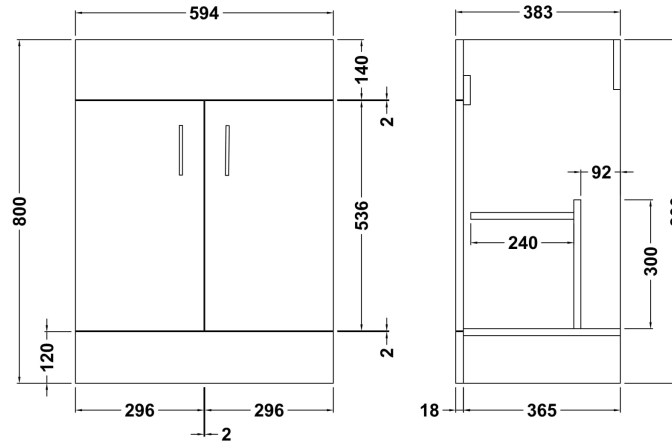

Sales Code: NVM103

Description: 600X400mm Turin Cabinet

Product Dimensions

Height (mm):	800
Width (mm):	600
Depth (mm):	385
Nett Weight (kg):	24

Packaging Dimensions

Height (mm):	410
Width (mm):	635
Depth (mm):	835
Gross Weight (kg):	24

Packaging Data

Box Colour:	Brown Cardboard Box - Printed
Box Qty:	1
Label Size:	100 x 50
Label Colour:	Not Applicable
Label Qty:	0

Outer Box Dimensions (If Applicable)

Height (mm):	
Width (mm):	
Depth (mm):	
Gross Weight (kg):	
Barcode:	5055146194774

Product Details

Country of Origin:	China
Fitting Instruction:	No
CE & UKCA:	N/A
FSC Certified Materials:	Yes
Colour:	Gloss White
Construction Method:	Cam & Wood Dowel
Construction Type:	Rigid
Cabinet Finish:	MFC Painted Gloss
Fascia Finish:	MFC Painted Gloss
Cabinet Thickness (mm):	16
Fascia Thickness (mm):	18
Drawer Included:	No
Drawer Type:	Not Applicable
No of Shelves:	1
Hinge Type:	95 Degree Clip-On Soft Close
Hinge Included:	Yes
Adjustable Legs:	No
Fixings Included:	No
Handle Style:	Modern
Waste Shroud:	No
Handle Included:	Yes
Handle Type:	D-Shape