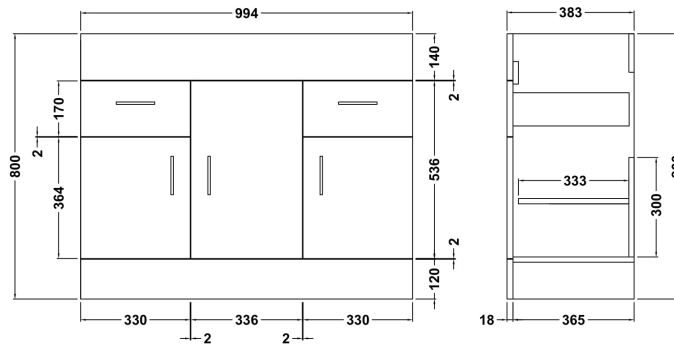

Sales Code: NVM107

Description: 1000X400mm Turin Cabinet

Product Dimensions

Height (mm):	800
Width (mm):	1000
Depth (mm):	385
Nett Weight (kg):	43

Packaging Dimensions

Height (mm):	410
Width (mm):	1020
Depth (mm):	835
Gross Weight (kg):	43

Packaging Data

Box Colour:	Brown Cardboard Box - Printed
Box Qty:	1
Label Size:	100 x 50
Label Colour:	Not Applicable
Label Qty:	0

Outer Box Dimensions (If Applicable)

Height (mm):	
Width (mm):	
Depth (mm):	
Gross Weight (kg):	
Barcode:	5055146194798

Product Details

Country of Origin:	China
Fitting Instruction:	No
CE & UKCA:	N/A
FSC Certified Materials:	Yes
Colour:	Gloss White
Construction Method:	Cam & Wood Dowel
Construction Type:	Rigid
Cabinet Finish:	MFC Painted Gloss
Fascia Finish:	MFC Painted Gloss
Cabinet Thickness (mm):	16
Fascia Thickness (mm):	18
Drawer Included:	Yes
Drawer Type:	16mm MFC Soft Close
No of Shelves:	3
Hinge Type:	95 Degree Clip-On Soft Close
Hinge Included:	Yes
Adjustable Legs:	No
Fixings Included:	No
Handle Style:	Modern
Waste Shroud:	No
Handle Included:	Yes
Handle Type:	D-Shape