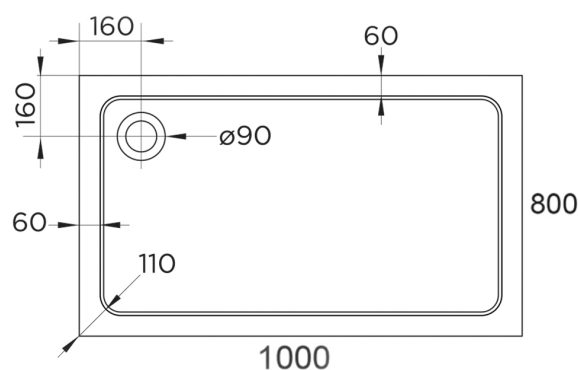

Technical Datasheet

Product Code: 238H1080-C

Product Description: Hydro45 Stone Tray 1000X800 White

Specification

Material:	Acrylic Capped Bonded Resin
Style:	Modern
Shape:	Rectangular
Colour:	White
Product Guarantee:	10 Years
Barcode:	5031978059658
Product Length (mm):	1000
Product Width (mm):	800
Product Height (mm):	45

Key Features

- Designed to last & provide leak free shower relaxation
- Manufactured from 45mm acrylic capped stone resin
- 90mm fast flow waste also available for easy installation
- Can be installed to the floor or with a riser kit
- Leg & panel set available to purchase separately
- 28 sizes available to meet your bathroom requirements

Technical Drawing

Dimensions: All measurements are in millimetres and are subject to normal manufacturing variations.

Due to a continuing development programme to improve design and performance, we reserve all rights to vary specifications without prior notice. Please note, all accessories are for photographic purposes only.