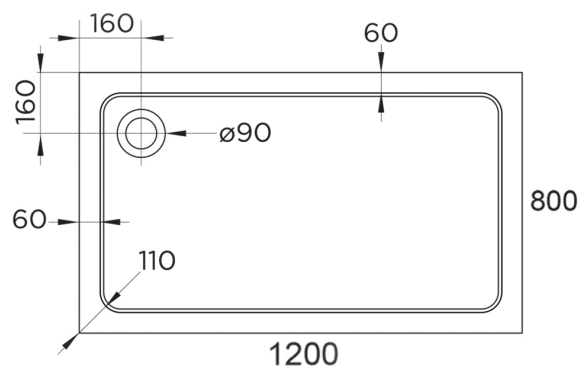

Technical Datasheet

Product Code: 238H1280-C

Product Description: Hydro45 Stone Tray 1200X800 White

Specification

Material:	Acrylic Capped Bonded Resin
Style:	Modern
Shape:	Rectangular
Colour:	White
Product Guarantee:	10 Years
Barcode:	5031978059733
Product Length (mm):	1200
Product Width (mm):	800
Product Height (mm):	45

Key Features

- Designed to last & provide leak free shower relaxation
- Manufactured from 45mm acrylic capped stone resin
- 90mm fast flow waste also available for easy installation
- Can be installed to the floor or with a riser kit
- Leg & panel set available to purchase separately
- 28 sizes available to meet your bathroom requirements

Technical Drawing

Dimensions: All measurements are in millimetres and are subject to normal manufacturing variations.

Due to a continuing development programme to improve design and performance, we reserve all rights to vary specifications without prior notice. Please note, all accessories are for photographic purposes only.