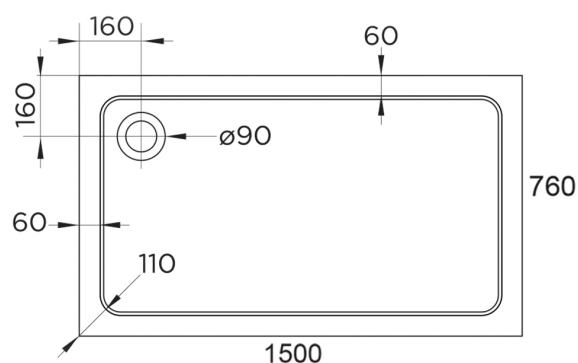

Technical Datasheet

Product Code: 238H1576-C

Product Description: Hydro45 Stone Tray 1500X760 White

Specification

Material:	Acrylic Capped Bonded Resin
Style:	Modern
Shape:	Rectangular
Colour:	White
Product Guarantee:	10 Years
Barcode:	5031978059801
Product Length (mm):	1500
Product Width (mm):	760
Product Height (mm):	45

Key Features

- Designed to last & provide leak free shower relaxation
- Manufactured from 45mm acrylic capped stone resin
- 90mm fast flow waste also available for easy installation
- Can be installed to the floor or with a riser kit
- Leg & panel set available to purchase separately
- 28 sizes available to meet your bathroom requirements

Technical Drawing

Dimensions: All measurements are in millimetres and are subject to normal manufacturing variations.

Due to a continuing development programme to improve design and performance, we reserve all rights to vary specifications without prior notice. Please note, all accessories are for photographic purposes only.