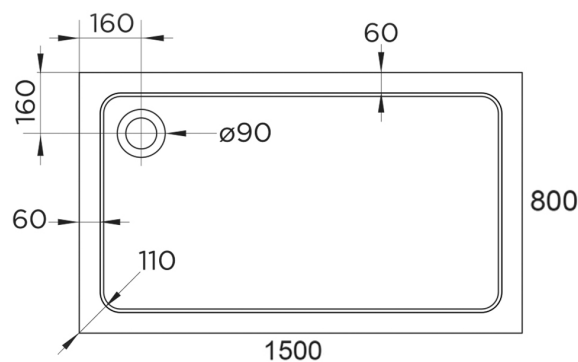

Technical Datasheet

Product Code: 238H1580-C

Product Description: Hydro45 Stone Tray 1500X800 White

Specification

Material:	Acrylic Capped Bonded Resin
Style:	Modern
Shape:	Rectangular
Colour:	White
Product Guarantee:	10 Years
Barcode:	5031978059818
Product Length (mm):	1500
Product Width (mm):	800
Product Height (mm):	45

Key Features

- Designed to last & provide leak free shower relaxation
- Manufactured from 45mm acrylic capped stone resin
- 90mm fast flow waste also available for easy installation
- Can be installed to the floor or with a riser kit
- Leg & panel set available to purchase separately
- 28 sizes available to meet your bathroom requirements

Technical Drawing

Dimensions: All measurements are in millimetres and are subject to normal manufacturing variations.

Due to a continuing development programme to improve design and performance, we reserve all rights to vary specifications without prior notice. Please note, all accessories are for photographic purposes only.