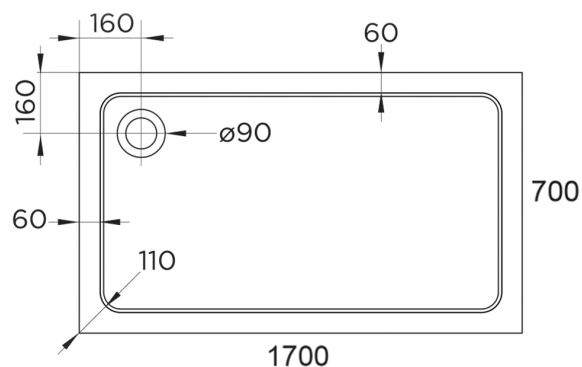

Technical Datasheet

Product Code: 238H1770-C

Product Description: Hydro45 Stone Tray 1700X700 White

Specification

Material:	Acrylic Capped Bonded Resin
Style:	Modern
Shape:	Rectangular
Colour:	White
Product Guarantee:	10 Years
Barcode:	5031978059870
Product Length (mm):	1700
Product Width (mm):	700
Product Height (mm):	45

Key Features

- Designed to last & provide leak free shower relaxation
- Manufactured from 45mm acrylic capped stone resin
- 90mm fast flow waste also available for easy installation
- Can be installed to the floor or with a riser kit
- Leg & panel set available to purchase separately
- 28 sizes available to meet your bathroom requirements

Technical Drawing

Dimensions: All measurements are in millimetres and are subject to normal manufacturing variations.

Due to a continuing development programme to improve design and performance, we reserve all rights to vary specifications without prior notice. Please note, all accessories are for photographic purposes only.