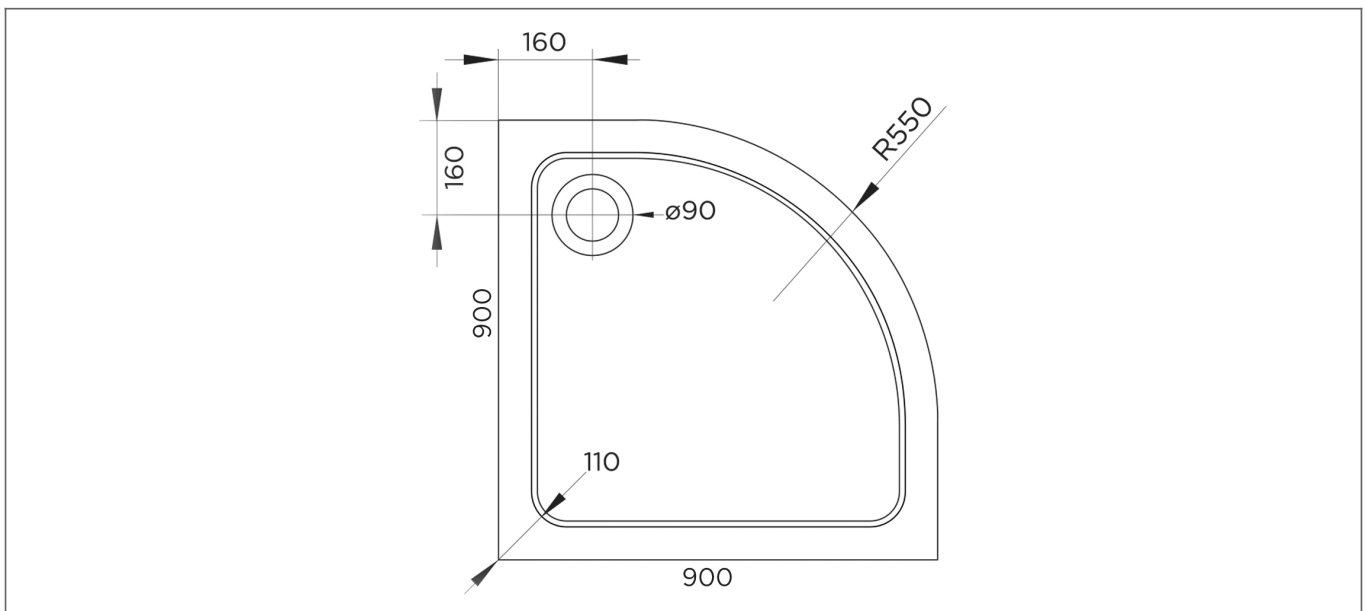

# Technical Datasheet

Product Code: 238H90Q-C

Product Description: Hydro45 Stone Tray 900 Quad White

## Specification

Material:	Acrylic Capped Bonded Resin
Style:	Modern
Shape:	Quadrant
Colour:	White
Product Guarantee:	10 Years
Barcode:	5031978059924
Product Length (mm):	900
Product Width (mm):	900
Product Height (mm):	45

## Key Features

- Designed to last & provide leak free shower relaxation
- Manufactured from 45mm acrylic capped stone resin
- 90mm fast flow waste also available for easy installation
- Can be installed to the floor or with a riser kit
- Leg & panel set available to purchase separately
- 28 sizes available to meet your bathroom requirements

## Technical Drawing

Dimensions: All measurements are in millimetres and are subject to normal manufacturing variations.

Due to a continuing development programme to improve design and performance, we reserve all rights to vary specifications without prior notice. Please note, all accessories are for photographic purposes only.