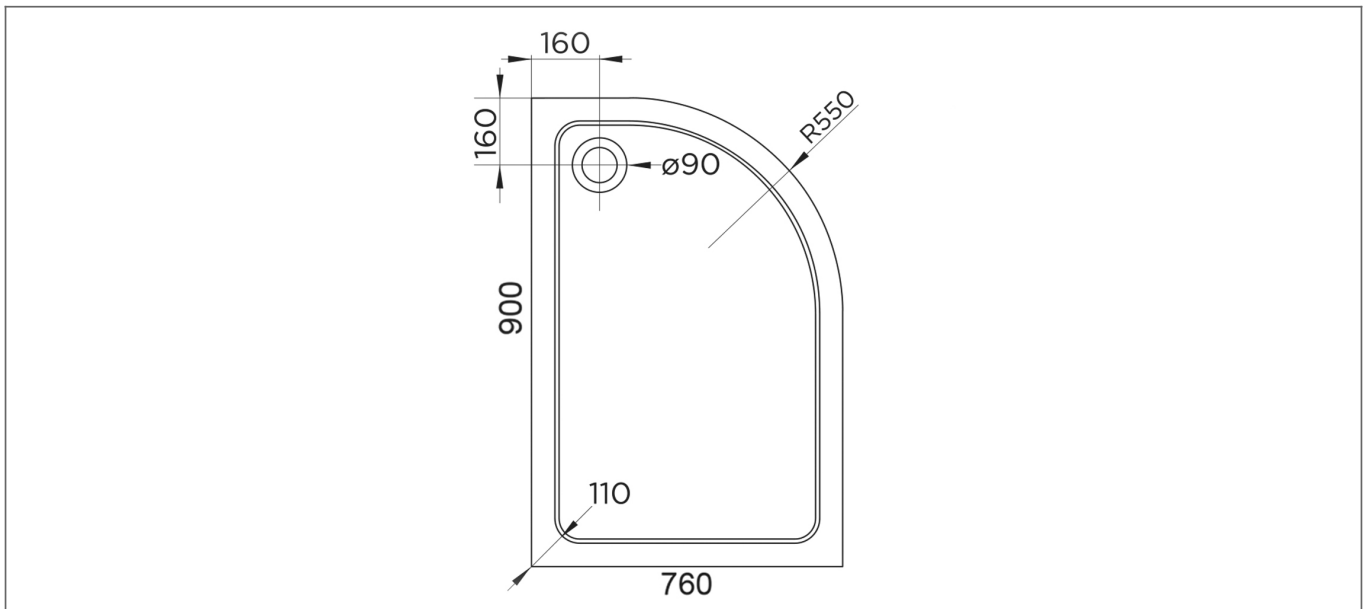

Technical Datasheet

Product Code: 238H9076OQRH-C

Product Description: Hydro45 Stone Tray 900X760RH OS Quad White

Specification

Material:	Acrylic Capped Bonded Resin
Style:	Modern
Shape:	Offset Quadrant
Colour:	White
Product Guarantee:	10 Years
Barcode:	5031978059955
Product Length (mm):	900
Product Width (mm):	760
Product Height (mm):	45

Key Features

- Designed to last & provide leak free shower relaxation
- Manufactured from 45mm acrylic capped stone resin
- 90mm fast flow waste also available for easy installation
- Can be installed to the floor or with a riser kit
- Leg & panel set available to purchase separately
- 28 sizes available to meet your bathroom requirements

Technical Drawing

Dimensions: All measurements are in millimetres and are subject to normal manufacturing variations.

Due to a continuing development programme to improve design and performance, we reserve all rights to vary specifications without prior notice. Please note, all accessories are for photographic purposes only.