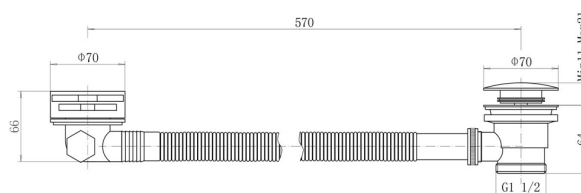

Technical Datasheet

Product Code: TB003

Product Description: **Trisen Bath Waste Brushed Brass**

Specification

Style:	Modern
Shape:	Round
Colour:	Brushed Brass
Packaged Weight (kg):	1.18 kg
Packaged Length (Metre):	0.625
Packaged Width (Metre):	0.44
Packaged Height (Metre):	0.34

Technical Drawing

Dimensions: All measurements are in millimetres and are subject to normal manufacturing variations.

Due to a continuing development programme to improve design and performance, we reserve all rights to vary specifications without prior notice. Please note, all accessories are for photographic purposes only.