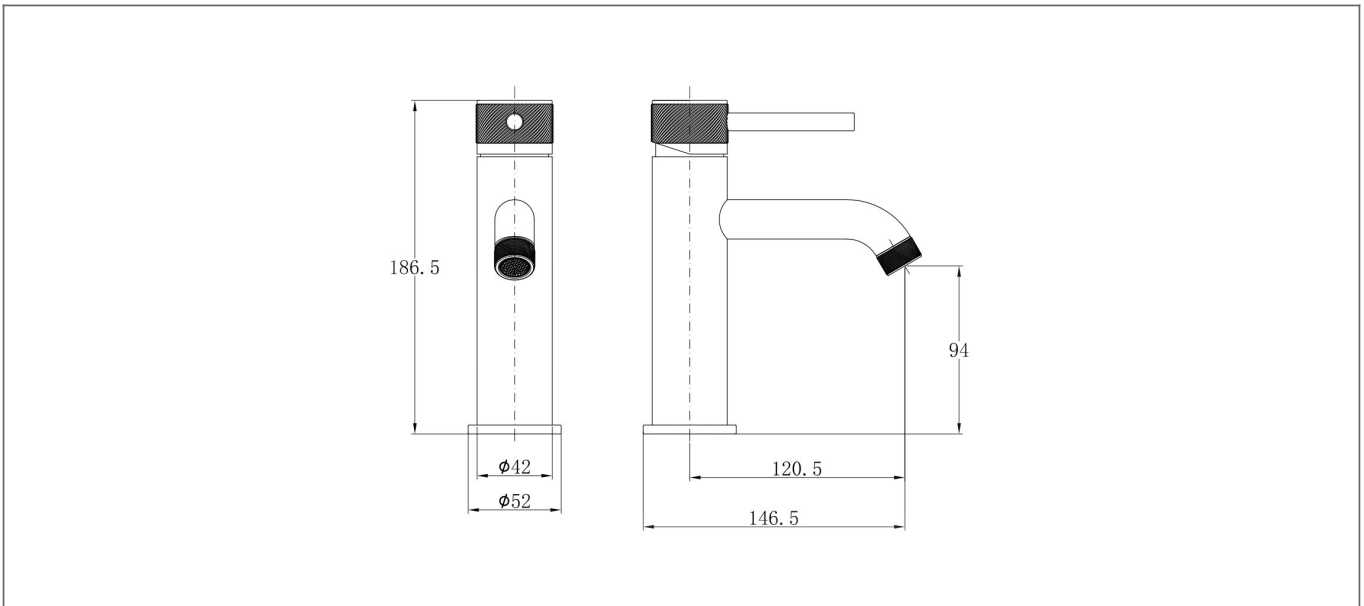

Technical Datasheet

Product Code: TT760

Product Description: **Trisen Verdura Basin Mixer Black (No Waste)**

Specification

Product Guarantee:	Lifetime
Barcode:	5056474533075
Material:	Brass
Handle Type:	Lever
Tap Pressure:	Medium - High Pressure
Min Operating Pressure:	0.5 Bar
Waste Included:	No
Number Of Tap Holes:	1
Projection (mm):	146.5
Colour:	Black

Technical Drawing

Dimensions: All measurements are in millimetres and are subject to normal manufacturing variations.

Due to a continuing development programme to improve design and performance, we reserve all rights to vary specifications without prior notice. Please note, all accessories are for photographic purposes only.