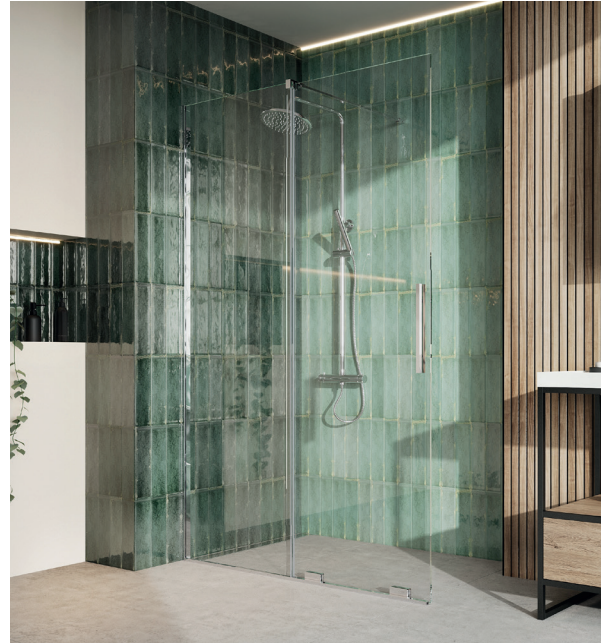

PRODUCT DATA SHEET

Momentum 8mm Sliding Door 1100mm

Product Code: MO-DOOR-1100

SCUDO
BEAUTIFUL BATHROOMS

0330 124 7290

sales@scudo.co.uk - www.scudo.co.uk

Scudo is the trading name of Harrison Bathrooms Ltd. Whilst we endeavour to ensure that the product information is accurate we accept no liability for any information given. All images are for illustration purposes only. Product images and specification are subject to change. Measurement are in millimetres and are nominal.

Product Name	MO-DOOR-1100
Product Description	Momentum 8mm Sliding Door 1100mm
Product Transportation	
Barcode	5060991250360
Country of origin	CH
Commodity code	7610100000
Product Measurements	
Product Weight (KG)	43
Product Width (mm)	1050-1190
Product Height (mm)	2000
Product Depth (mm)	8
Primary Packed Measurements	
Packaged Weight	45.5
Packed Height	2068
Packed Width	596
Packed Length	73

General Information	
Construction Material	Glass
Installation type	Wall Mounted
Colour / Finish	Clear glass
Enclosure Attributes	
Adjustment	1050-1190
Toughened Glass	Yes
Aqua-Shield (easy clean)	Yes
Hinge Type	Sliding
Door Type	Single
Frame Type	Frameless
Glass Type	Clear
Radius	N/a
Entry Width	423-463
Door in swing (°)	N/a
Door Out Swing (°)	N/a
Enclosure Shape	Straight
Glass Thickness (mm)	8mm
Profile Finish / Colour	N/a
Profile Material	N/a