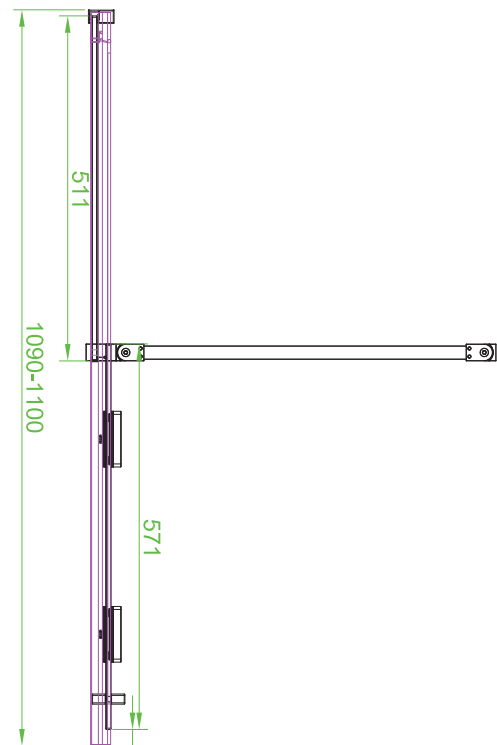

PRODUCT DATA SHEET

Momentum 8mm Sliding Door 1100mm

Product Code: MO-DOOR-1100

SCUDO
BEAUTIFUL BATHROOMS

0330 124 7290

sales@scudo.co.uk - www.scudo.co.uk

Scudo is the trading name of Harrison Bathrooms Ltd. Whilst we endeavour to ensure that the product information is accurate we accept no liability for any information given. All images are for illustration purposes only. Product images and specification are subject to change. Measurement are in millimetres and are nominal.

Product Name	MO-DOOR-1100
Product Description	Momentum 8mm Sliding Door 1100mm
Product Transportation	
Barcode	5060991250360
Country of origin	CH
Commodity code	7610100000
Product Measurements	
Product Weight (KG)	43
Product Width (mm)	1050-1190
Product Height (mm)	2000
Product Depth (mm)	8
Primary Packed Measurements	
Packaged Weight	45.5
Packed Height	2068
Packed Width	596
Packed Length	73

General Information	
Construction Material	Glass
Installation type	Wall Mounted
Colour / Finish	Clear glass
Enclosure Attributes	
Adjustment	1050-1190
Toughened Glass	Yes
Aqua-Shield (easy clean)	Yes
Hinge Type	Sliding
Door Type	Single
Frame Type	Frameless
Glass Type	Clear
Radius	N/a
Entry Width	423-463
Door in swing (°)	N/a
Door Out Swing (°)	N/a
Enclosure Shape	Straight
Glass Thickness (mm)	8mm
Profile Finish / Colour	N/a
Profile Material	N/a

Dimensions
(measurements in mm)

LIFETIME GUARANTEE

We are confident in our products and we want our customer to be, we proudly give a lifetime guarantee on our taps and showers, further details can be found on our website