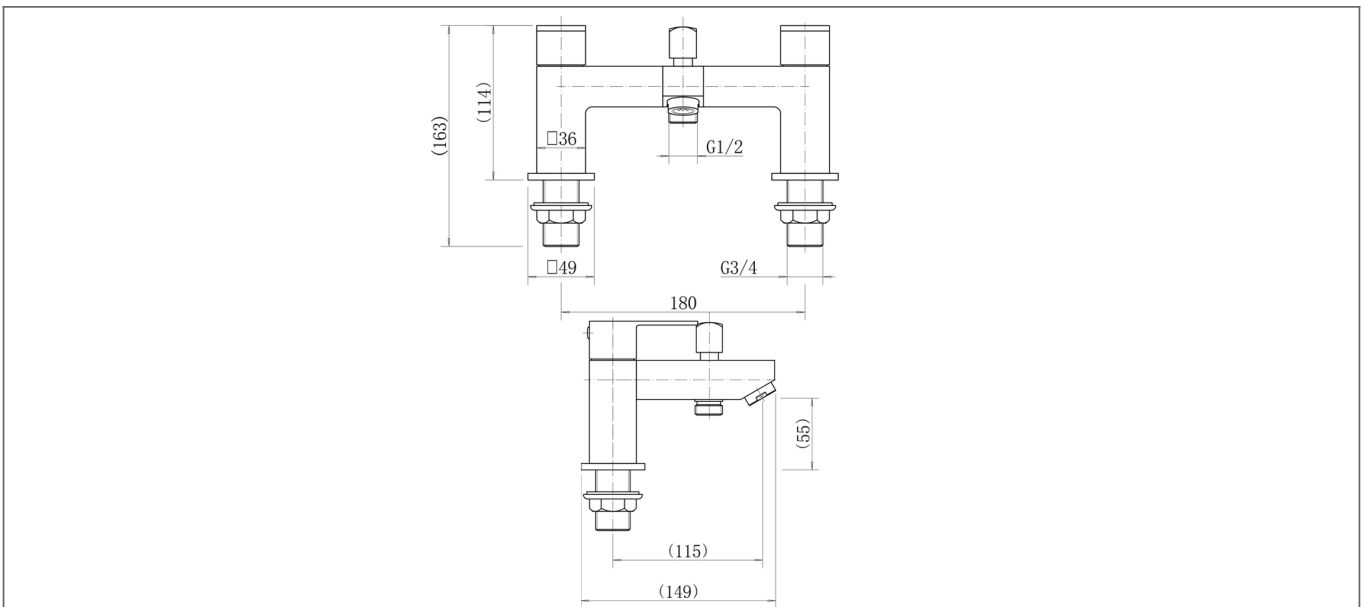

Technical Datasheet

Product Code: TT924

Product Description: **Kawa Black Bath Shower Mixer With Shower Kit**

Specification

| | |
|----------------------------|---------------|
| Product Guarantee: | Lifetime |
| Barcode: | 5056474502408 |
| Material: | Brass |
| Handle Type: | Lever |
| Tap Pressure: | Low Pressure |
| Min Operating Pressure: | 0.2 Bar |
| Number Of Tap Holes: | 2 |
| Projection (mm): | 149 |
| Flow Rate 0.1 Bar (L/min): | 15.6 |
| Flow Rate 0.5 Bar (L/min): | 25.9 |
| Flow Rate 1 Bar (L/min): | 36 |
| Flow Rate 2 Bar (L/min): | 51.3 |
| Flow Rate 3 Bar (L/min): | 61.9 |
| Colour: | Black |

Key Features

- Lever handle for smooth operation and precise water control
- Manufactured from high quality brass
- For peace of mind, this product comes with a market leading lifetime guarantee
- High quality, long lasting black finish to compliment any style
- Part of our fantastic range of taps & showers available from Trisen
- Complete with 3/4" flexible tails

Technical Drawing

Dimensions: All measurements are in millimetres and are subject to normal manufacturing variations.

Due to a continuing development programme to improve design and performance, we reserve all rights to vary specifications without prior notice. Please note, all accessories are for photographic purposes only.