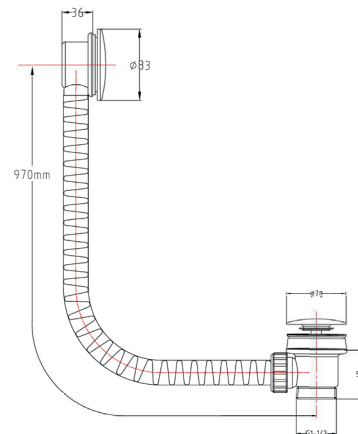

PRODUCT DATA SHEET

Easy Clean Bath Waste Brushed Bronze

Product Code: WASTE115BZ

SCUDO
BEAUTIFUL BATHROOMS

0330 124 7290

sales@scudo.co.uk - www.scudo.co.uk

Scudo is the trading name of Harrison Bathrooms Ltd. Whilst we endeavour to ensure that the product information is accurate we accept no liability for any information given. All images are for illustration purposes only. Product images and specification are subject to change. Measurement are in millimetres and are nominal.

Product Name	WASTE115BZ
Product Description	Easy Clean Bath Waste Brushed Bronze
Product Transportation	
Barcode	5060964935560
Country of origin	CH
Commodity code	8481809000
Product Measurements	
Product Weight (KG)	0.397
Product Width (mm)	See Line Drawing
Product Height (mm)	See Line Drawing
Product Depth (mm)	See Line Drawing
Product Length (mm)	See Line Drawing
Primary Packed Measurements	
Packaged Weight	0.452
Packed Length	210
Packed Width	120
Packed Height	75
Packaging Weights	
Card (kg)	0.455
Paper (kg)	n/a
Wood (kg)	n/a
Plastic (kg)	0.015
Compliance DOP	N/a

General Information	
Construction Material	Brass, Stainless Steel, Plastic
Installation type	Bath Mounted
Colour / Finish	Brushed Bronze
Waste Attributes	
Type	Bath Waste
Slotted or Unslotted	Slotted
Connection	Threaded Nut
Function	Clicker
Length of Overflow Hose (mm)	550
Trap Attributes	
Inner Pipe Length (mm)	N/a
Outer Pipe Length (mm)	N/a
Connection type	N/a

Dimensions
(measurements in mm)

LIFETIME GUARANTEE

We are confident in our products and we want our customer to be, we proudly give a lifetime guarantee on our taps and showers, further details can be found on our website.