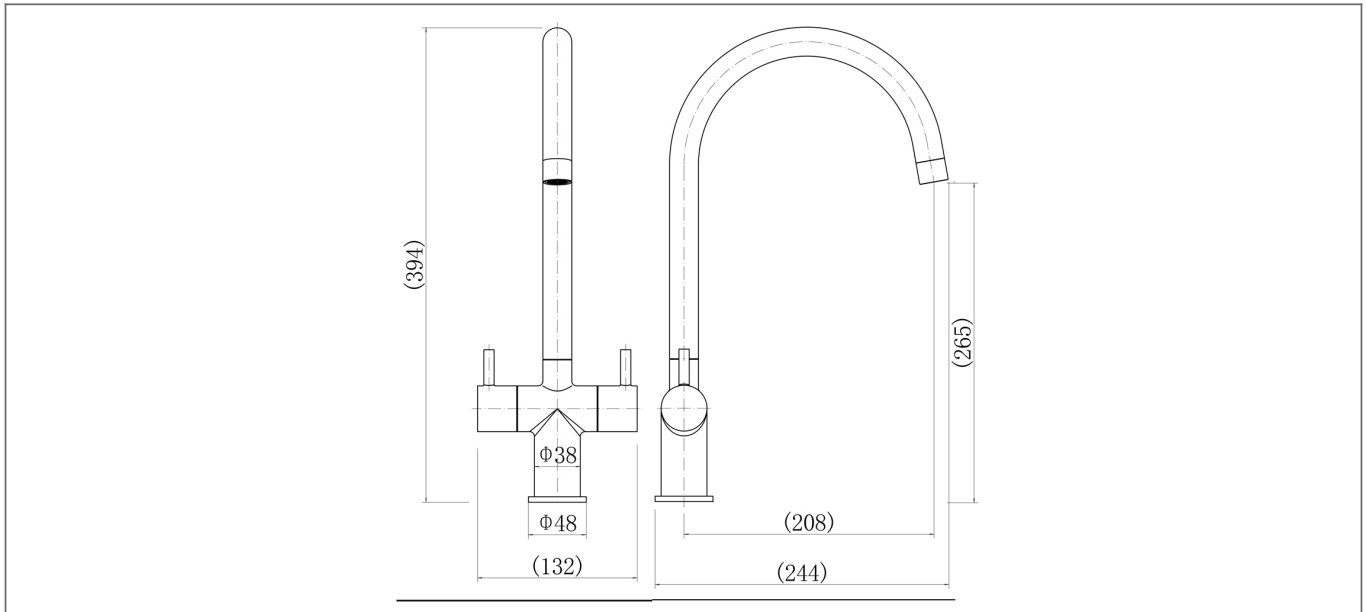

## Specification

Product Guarantee:	Lifetime
Barcode:	5056474502767
Material:	Brass
Handle Type:	Lever
Tap Pressure:	Medium - High Pressure
Min Operating Pressure:	0.5 Bar
Number Of Tap Holes:	1
Approvals:	WRAS Approved
Projection (mm):	244
Flow Rate 0.1 Bar (L/min):	6.5
Flow Rate 0.5 Bar (L/min):	9.6
Flow Rate 1 Bar (L/min):	13.3
Flow Rate 2 Bar (L/min):	18.7
Flow Rate 3 Bar (L/min):	22.6
Colour:	Chrome

Dimensions: All measurements are in millimetres and are subject to normal manufacturing variations.

Due to a continuing development programme to improve design and performance, we reserve all rights to vary specifications without prior notice. Please note, all accessories are for photographic purposes only.

## Technical Drawing

Dimensions: All measurements are in millimetres and are subject to normal manufacturing variations.

Due to a continuing development programme to improve design and performance, we reserve all rights to vary specifications without prior notice. Please note, all accessories are for photographic purposes only.