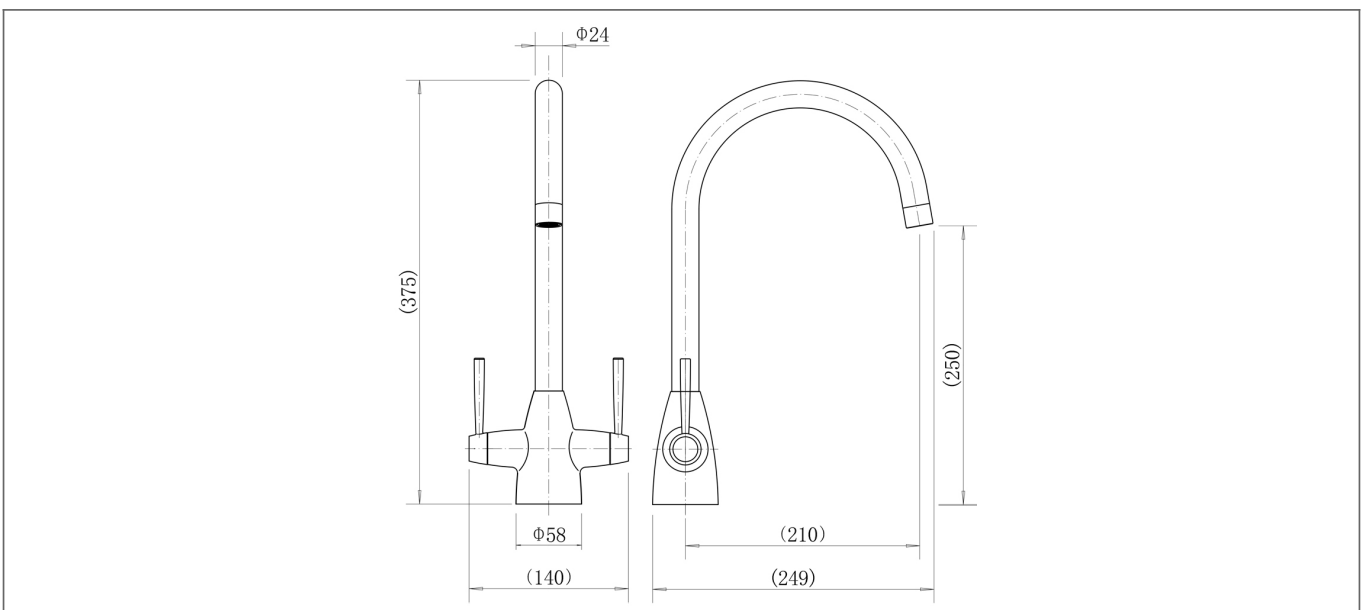

# Technical Datasheet

Product Code: TK015

Product Description: **Roune Chrome Kitchen Sink Mixer**

## Specification

Product Guarantee:	Lifetime
Barcode:	5056474502729
Material:	Brass
Handle Type:	Lever
Tap Pressure:	Medium - High Pressure
Min Operating Pressure:	0.5 Bar
Number Of Tap Holes:	1
Projection (mm):	249
Flow Rate 0.1 Bar (L/min):	4.5
Flow Rate 0.5 Bar (L/min):	7
Flow Rate 1 Bar (L/min):	9.7
Flow Rate 2 Bar (L/min):	13.5
Flow Rate 3 Bar (L/min):	16.6
Colour:	Chrome

## Technical Drawing

Dimensions: All measurements are in millimetres and are subject to normal manufacturing variations.

Due to a continuing development programme to improve design and performance, we reserve all rights to vary specifications without prior notice. Please note, all accessories are for photographic purposes only.