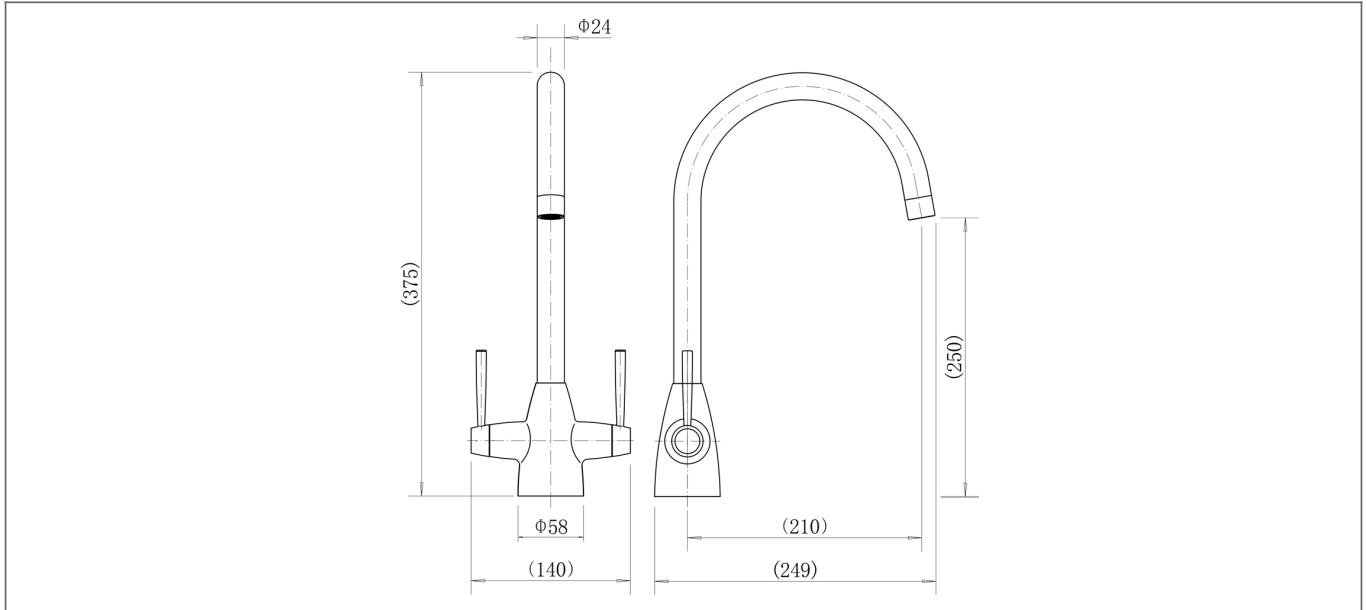

## Specification

Product Guarantee:	Lifetime
Barcode:	5056474517358
Material:	Brass
Handle Type:	Lever
Tap Pressure:	Medium - High Pressure
Min Operating Pressure:	1 Bar
Waste Included:	No
Number Of Tap Holes:	1
Projection (mm):	249
Flow Rate 0.1 Bar (L/min):	4.5
Flow Rate 0.5 Bar (L/min):	7
Flow Rate 1 Bar (L/min):	9.7
Flow Rate 2 Bar (L/min):	13.5
Flow Rate 3 Bar (L/min):	16.6
Flow Rate 4 Bar (L/min):	14.5
Flow Rate 5 Bar (L/min):	16.2
Colour:	Brushed Gold

Dimensions: All measurements are in millimetres and are subject to normal manufacturing variations.

Due to a continuing development programme to improve design and performance, we reserve all rights to vary specifications without prior notice. Please note, all accessories are for photographic purposes only.

## Technical Drawing

Dimensions: All measurements are in millimetres and are subject to normal manufacturing variations.

Due to a continuing development programme to improve design and performance, we reserve all rights to vary specifications without prior notice. Please note, all accessories are for photographic purposes only.