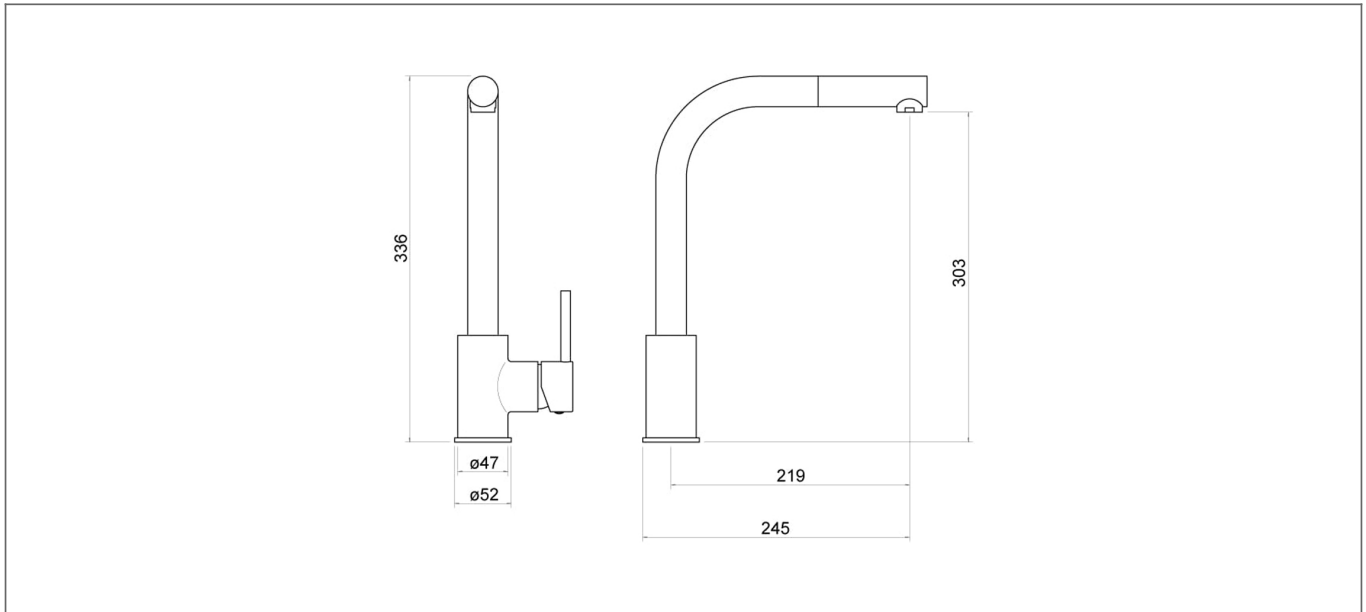

## Specification

Product Guarantee:	Lifetime
Barcode:	5056474502637
Material:	Brass
Handle Type:	Lever
Tap Pressure:	Medium - High Pressure
Min Operating Pressure:	0.5 Bar
Waste Included:	No
Number Of Tap Holes:	1
Projection (mm):	219
Flow Rate 0.1 Bar (L/min):	3.8
Flow Rate 0.5 Bar (L/min):	5.8
Flow Rate 1 Bar (L/min):	8.1
Flow Rate 2 Bar (L/min):	11.3
Flow Rate 3 Bar (L/min):	13.8
Colour:	Chrome

Dimensions: All measurements are in millimetres and are subject to normal manufacturing variations.

Due to a continuing development programme to improve design and performance, we reserve all rights to vary specifications without prior notice. Please note, all accessories are for photographic purposes only.

## Technical Drawing

Dimensions: All measurements are in millimetres and are subject to normal manufacturing variations.

Due to a continuing development programme to improve design and performance, we reserve all rights to vary specifications without prior notice. Please note, all accessories are for photographic purposes only.