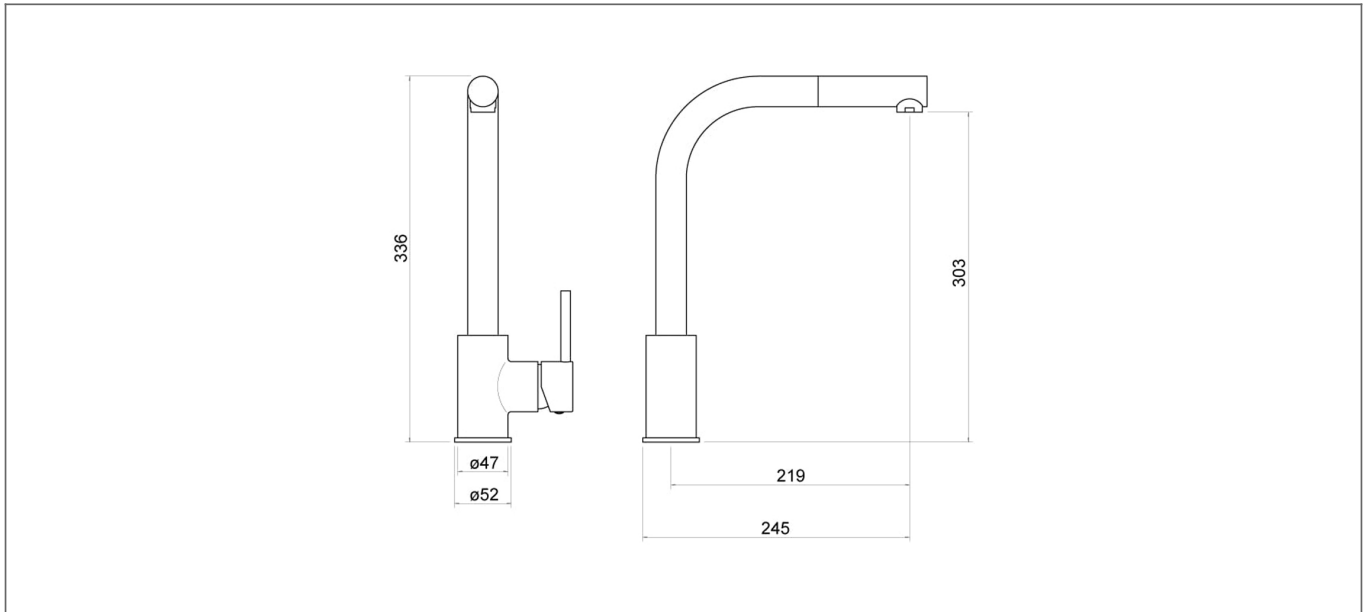

Technical Datasheet

Product Code: TK004BN

Product Description: Trisen Era Pull Out Spout Single Lever Sink Mixer

Specification

Product Guarantee:	Lifetime
Barcode:	5056474517402
Material:	Brass
Handle Type:	Lever
Tap Pressure:	Medium - High Pressure
Min Operating Pressure:	1 Bar
Waste Included:	No
Number Of Tap Holes:	1
Approvals:	WRAS Approved
Projection (mm):	219
Flow Rate 0.1 Bar (L/min):	3.8
Flow Rate 0.5 Bar (L/min):	5.8
Flow Rate 1 Bar (L/min):	8.1
Flow Rate 2 Bar (L/min):	11.3
Flow Rate 3 Bar (L/min):	13.8
Flow Rate 4 Bar (L/min):	15.2
Flow Rate 5 Bar (L/min):	17.6
Colour:	Brushed Nickel

Dimensions: All measurements are in millimetres and are subject to normal manufacturing variations.

Due to a continuing development programme to improve design and performance, we reserve all rights to vary specifications without prior notice. Please note, all accessories are for photographic purposes only.

Technical Datasheet

Product Code: TK004BN

Product Description: Trisen Era Pull Out Spout Single Lever Sink Mixer

Technical Drawing

Dimensions: All measurements are in millimetres and are subject to normal manufacturing variations.