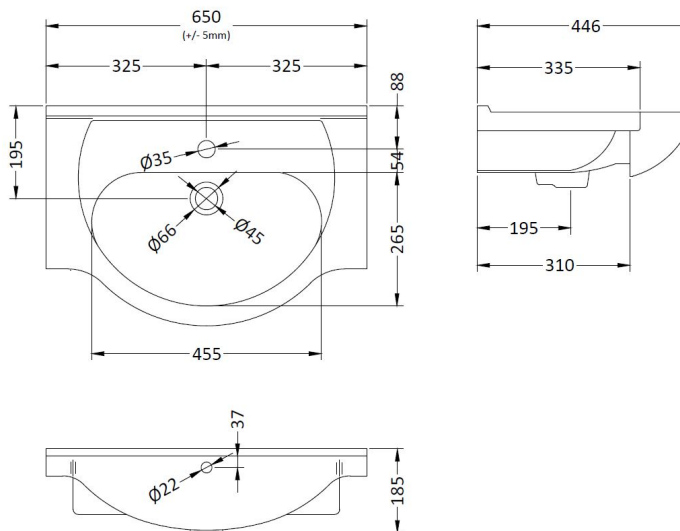

### Product Dimensions

|                   |      |
|-------------------|------|
| Height (mm):      | 185  |
| Width (mm):       | 650  |
| Depth (mm):       | 446  |
| Nett Weight (kg): | 16.5 |

### Packaging Dimensions

|                    |       |
|--------------------|-------|
| Height (mm):       | 470   |
| Width (mm):        | 670   |
| Depth (mm):        | 200   |
| Gross Weight (kg): | 17.18 |

### Outer Box Dimensions (If Applicable)

|                    |               |
|--------------------|---------------|
| Height (mm):       |               |
| Width (mm):        |               |
| Depth (mm):        |               |
| Gross Weight (kg): |               |
| Barcode:           | 5055146172871 |

**Cisterns:** Operating Type: Not Applicable Fittings: Not Applicable  
Lever Type: Not Applicable

**Basins:** Tap Hole: One Taphole Chain Stay Hole: No  
Template: Not Required Waste Type Req: Slotted  
Overflow Inc: Yes Overflow Cover: Yes  
Inner Bowl Depth (mm): 115mm