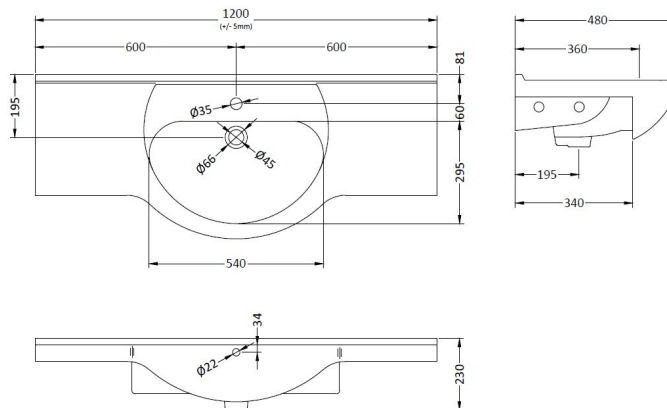

### Product Dimensions

Height (mm):	480
Width (mm):	1200
Depth (mm):	230
Nett Weight (kg):	29.8

### Packaging Dimensions

Height (mm):	520
Width (mm):	1215
Depth (mm):	250
Gross Weight (kg):	31

### Outer Box Dimensions (If Applicable)

Height (mm):	
Width (mm):	
Depth (mm):	
Gross Weight (kg):	
Barcode:	5055146175827

**Basins:** Tap Hole: One Taphole Chain Stay Hole: No  
Template: Not Required Waste Type Req: Slotted  
Overflow Inc: Yes Overflow Cover: Yes  
Inner Bowl Depth (mm): 145mm