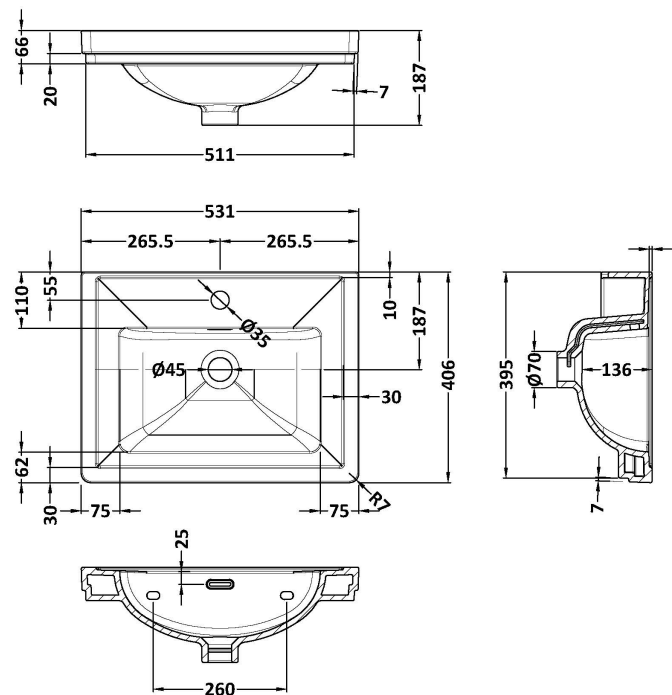

Sales Code: CBM502

Description: 500 Classic Basin (540X410x185) 1Th

Product Dimensions

Height (mm):	187
Width (mm):	531
Depth (mm):	406
Nett Weight (kg):	12.7

Packaging Dimensions

Height (mm):	430
Width (mm):	550
Depth (mm):	220
Gross Weight (kg):	13

Packaging Data

Box Colour:	Brown Cardboard Box - Printed
Box Qty:	1
Label Size:	100 x 50
Label Colour:	White Label
Label Qty:	2

Outer Box Dimensions (If Applicable)

Height (mm):	
Width (mm):	
Depth (mm):	
Gross Weight (kg):	
Barcode:	5056462643632

Product Details

Country of Origin:	Utd.Arab.Emir.
Fitting Instruction:	No
Certification: CE & UKCA: No	WRAS: N/A WRAS No: N/A
Product Material:	Fireclay
Fixing Supplied:	No

Pans/Bidets: Trap Style: N/A Includes Seat: Not Applicable

Basins: Tap Hole: One Taphole Chain Stay Hole: No
Template: Not Required Waste Type Req: Slotted
Overflow Inc: Yes Overflow Cover: Yes
Inner Bowl Depth (mm): 136 mm