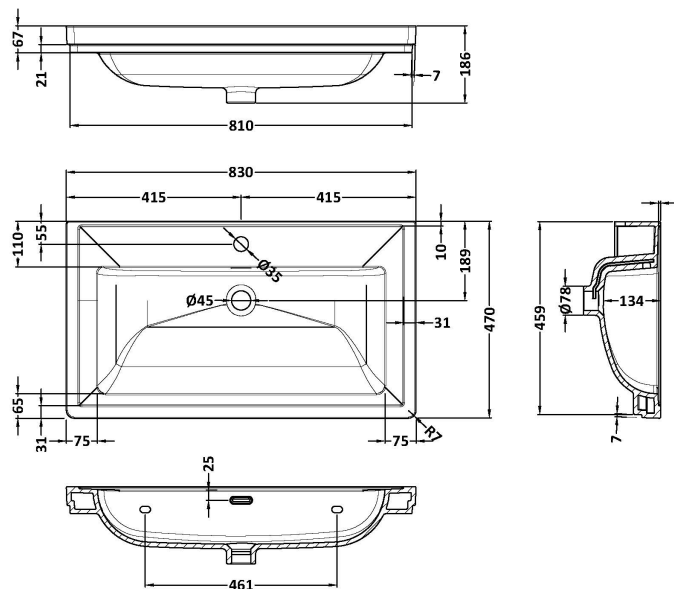

Sales Code: CBM505

Description: 800 Classic Basin (840X472x185) 1Th

Product Dimensions

Height (mm):	186
Width (mm):	830
Depth (mm):	470
Nett Weight (kg):	22.2

Packaging Dimensions

Height (mm):	490
Width (mm):	850
Depth (mm):	220
Gross Weight (kg):	22.5

Packaging Data

Box Colour:	Brown Cardboard Box - Printed
Box Qty:	1
Label Size:	100 x 50
Label Colour:	White Label
Label Qty:	2

Outer Box Dimensions (If Applicable)

Height (mm):	
Width (mm):	
Depth (mm):	
Gross Weight (kg):	
Barcode:	5056462643670

Product Details

Country of Origin:	Utd.Arab.Emir.	
Fitting Instruction:	No	
Certification: CE & UKCA:	No	WRAS: N/A WRAS No: N/A
Product Material:	Fireclay	
Fixing Supplied:	No	

Pans/Bidets: Trap Style: N/A Includes Seat: Not Applicable

Basins: Tap Hole: One Taphole Chain Stay Hole: No
Template: Not Required Waste Type Req: Slotted
Overflow Inc: Yes Overflow Cover: Yes
Inner Bowl Depth (mm): 134mm