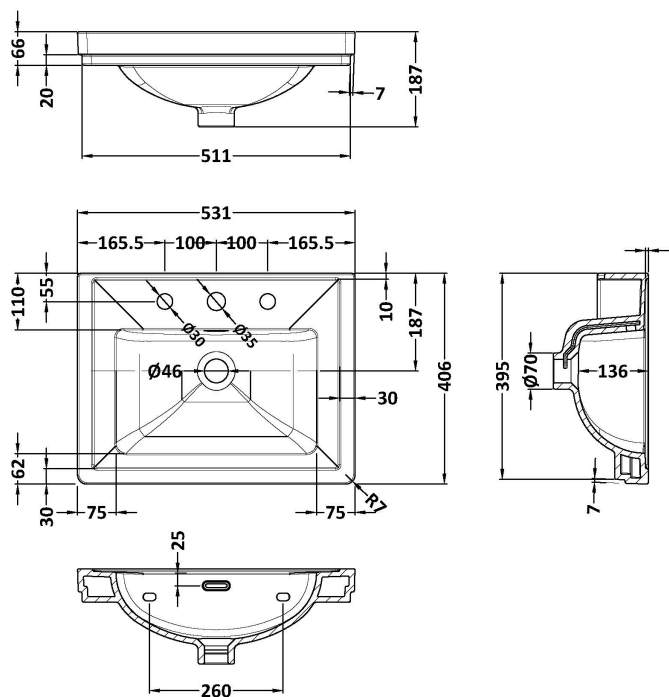

Sales Code: CBM532

Description: 500 Classic Basin (540X410x185) 3Th

Product Dimensions

Height (mm):	187
Width (mm):	531
Depth (mm):	406
Nett Weight (kg):	12.7

Packaging Dimensions

Height (mm):	430
Width (mm):	550
Depth (mm):	220
Gross Weight (kg):	13

Packaging Data

Box Colour:	Brown Cardboard Box - Printed
Box Qty:	1
Label Size:	100 x 50
Label Colour:	White Label
Label Qty:	2

Outer Box Dimensions (If Applicable)

Height (mm):	
Width (mm):	
Depth (mm):	
Gross Weight (kg):	
Barcode:	5056462643649

Product Details

Country of Origin:	Utd.Arab.Emir.
Fitting Instruction:	No
Certification: CE & UKCA: No	WRAS: N/A WRAS No: N/A
Product Material:	Fireclay
Fixing Supplied:	No

Pans/Bidets: Trap Style: N/A Includes Seat: Not Applicable

Basins: Tap Hole: Three Tapholes Chain Stay Hole: No
Template: Not Required Waste Type Req: Slotted
Overflow Inc: Yes Overflow Cover: Yes
Inner Bowl Depth (mm): 136 mm