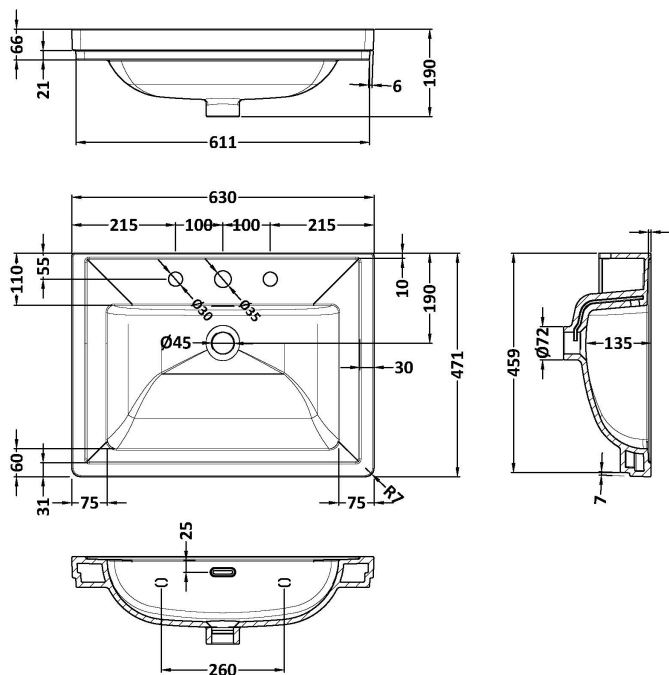

Sales Code: CBM533

Description: 600 Classic Basin (640X472x185) 3Th

Product Dimensions

Height (mm):	190
Width (mm):	630
Depth (mm):	471
Nett Weight (kg):	17

Packaging Dimensions

Height (mm):	490
Width (mm):	650
Depth (mm):	220
Gross Weight (kg):	17.3

Packaging Data

Box Colour:	Brown Cardboard Box - Printed
Box Qty:	1
Label Size:	100 x 50
Label Colour:	White Label
Label Qty:	2

Outer Box Dimensions (If Applicable)

Height (mm):	
Width (mm):	
Depth (mm):	
Gross Weight (kg):	
Barcode:	5056462643663

Product Details

Country of Origin:	Utd.Arab.Emir.	
Fitting Instruction:	No	
Certification: CE & UKCA:	No	WRAS: N/A WRAS No: N/A
Product Material:	Fireclay	
Fixing Supplied:	No	

Pans/Bidets: Trap Style: N/A Includes Seat: Not Applicable

Basins: Tap Hole: Three Tapholes Chain Stay Hole: No
Template: Not Required Waste Type Req: Slotted
Overflow Inc: Yes Overflow Cover: Yes
Inner Bowl Depth (mm): 135 mm