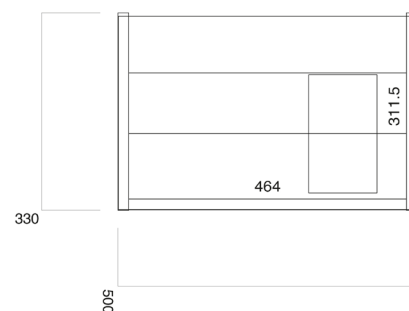

Product Name	MUROPLUS-500WALL-GREEN
Product Description	Muro Plus 500 Wall Hung Cabinet Reed Green
Product Transportation	
Barcode	5060964936499
Country of origin	China
Commodity code	9403609000
Product Measurements	
Product Weight (KG)	12.10
Product Width (mm)	500
Product Height (mm)	330
Product Depth (mm)	355
Primary Packed Measurements	
Packaged Weight	14.30
Packed Height	455
Packed Width	600
Packed Length	430

General Information	
Construction Material	MFC
Installation type	Wall Mounted
Colour / Finish	Sage Green

Furniture Attributes	
Supplied Fully Assembled	Yes
Number Of Drawers	1
Number Of Doors	0
Soft Close Doors / Drawers	Yes
Moisture resistant	Yes
Internal Shelves	N/a
Door Opening Width (mm)	N/a
Draw Opening Distance (mm)	220mm
Recommended Concealed Cistern	N/a
False Draws	N/a
Number of False Draws	N/a
Can the door be swapped over to open the opposite way	N/a
Which side is the door hinge located	N/a
Compatible Furniture Part Code	N/a
Compatible Basin Part Code	BASIN-515-365-CER

Handles	
Handle Style	Wrap Over
Handle Finish	Chrome
Handle Material	Stainless Steel
Number of Handles	1

Dimensions (measurements in mm)

LIFETIME GUARANTEE

We are confident in our products and we want our customer to be, we proudly give a lifetime guarantee on our taps and showers, further details can be found on our website.