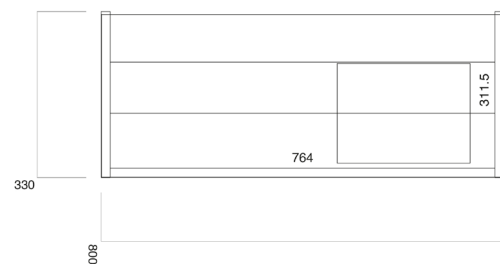

Product Name	MUROPLUS-800WALL-GREEN
Product Description	Muro Plus 800 Wall Hung Cabinet Reed Green
Product Transportation	
Barcode	5060991250599
Country of origin	China
Commodity code	9403609000
Product Measurements	
Product Weight (KG)	20.00
Product Width (mm)	800
Product Height (mm)	330
Product Depth (mm)	355
Primary Packed Measurements	
Packaged Weight	22.00
Packed Height	455
Packed Width	900
Packed Length	430

General Information	
Construction Material	MFC
Installation type	Wall Mounted
Colour / Finish	Reed Green

Furniture Attributes	
Supplied Fully Assembled	Yes
Number Of Drawers	1
Number Of Doors	0
Soft Close Doors / Drawers	Yes
Moisture resistant	Yes
Internal Shelves	N/a
Door Opening Width (mm)	N/a
Draw Opening Distance (mm)	220mm
Recommended Concealed Cistern	N/a
False Draws	N/a
Number of False Draws	N/a
Can the door be swapped over to open the opposite way	N/a
Which side is the door hinge located	N/a
Compatible Furniture Part Code	N/a
Compatible Basin Part Code	BASIN-815-365-CER

Handles	
Handle Style	Wrap Over
Handle Finish	Chrome
Handle Material	Stainless Steel
Number of Handles	1

Dimensions (measurements in mm)

LIFETIME GUARANTEE

We are confident in our products and we want our customer to be, we proudly give a lifetime guarantee on our taps and showers, further details can be found on our website.