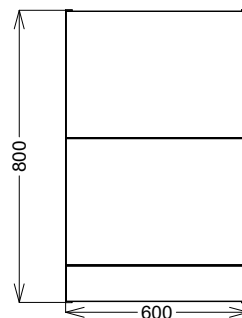

PRODUCT DATA SHEET

Muro Plus 600 Floor Mounted Cabinet Reed Green

Product Code: MUROPLUS-2DRW600FS-GREEN

SCUDO
BEAUTIFUL BATHROOMS

0330 124 7290

sales@scudo.co.uk - www.scudo.co.uk

Scudo is the trading name of Harrison Bathrooms Ltd. Whilst we endeavour to ensure that the product information is accurate we accept no liability for any information given. All images are for illustration purposes only. Product images and specification are subject to change. Measurement are in millimetres and are nominal.

Product Name	MUROPLUS-2DRW600FS-GREEN
Product Description	Muro Plus 600 Floor Mounted Cabinet Reed Green
Product Transportation	
Barcode	5060991251503
Country of origin	China
Commodity code	9403609000
Product Measurements	
Product Weight (KG)	23.00
Product Width (mm)	600
Product Height (mm)	800
Product Depth (mm)	355
Primary Packed Measurements	
Packaged Weight	22.00
Packed Height	830
Packed Width	900
Packed Length	370

Handles	
Handle Style	Wrap Over
Handle Finish	Chrome
Handle Material	Stainless Steel
Number of Handles	2

Dimensions (measurements in mm)

LIFETIME GUARANTEE

We are confident in our products and we want our customer to be, we proudly give a lifetime guarantee on our taps and showers, further details can be found on our website.