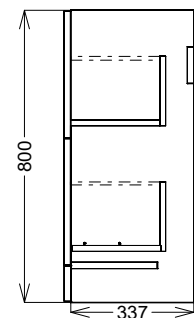

PRODUCT DATA SHEET

Muro Plus 600 Floor Mounted Cabinet Reed Green

Product Code: MUROPLUS-2DRW600FS-GREEN

SCUDO
BEAUTIFUL BATHROOMS

0330 124 7290

sales@scudo.co.uk - www.scudo.co.uk

Scudo is the trading name of Harrison Bathrooms Ltd. Whilst we endeavour to ensure that the product information is accurate we accept no liability for any information given. All images are for illustration purposes only. Product images and specification are subject to change. Measurement are in millimetres and are nominal.

Product Name	MUROPLUS-2DRW600FS-GREEN
Product Description	Muro Plus 600 Floor Mounted Cabinet Reed Green
Product Transportation	
Barcode	5060991251503
Country of origin	China
Commodity code	9403609000
Product Measurements	
Product Weight (KG)	23.00
Product Width (mm)	600
Product Height (mm)	800
Product Depth (mm)	355
Primary Packed Measurements	
Packaged Weight	22.00
Packed Height	830
Packed Width	900
Packed Length	370

General Information	
Construction Material	MFC
Installation type	Wall Mounted
Colour / Finish	Reed Green

Furniture Attributes	
Supplied Fully Assembled	Yes
Number Of Drawers	2
Number Of Doors	0
Soft Close Doors / Drawers	Yes
Moisture resistant	Yes
Internal Shelves	N/a
Door Opening Width (mm)	N/a
Draw Opening Distance (mm)	220mm
Recommended Concealed Cistern	N/a
False Draws	N/a
Number of False Draws	N/a
Can the door be swapped over to open the opposite way	N/a
Which side is the door hinge located	N/a
Compatible Furniture Part Code	N/a
Compatible Basin Part Code	BASIN-615-365-CER

Handles	
Handle Style	Wrap Over
Handle Finish	Chrome
Handle Material	Stainless Steel
Number of Handles	2

Dimensions (measurements in mm)

LIFETIME GUARANTEE

We are confident in our products and we want our customer to be, we proudly give a lifetime guarantee on our taps and showers, further details can be found on our website.