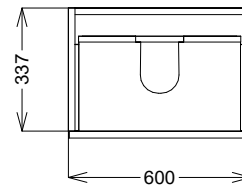

Product Name	MUROPLUS-2DRW600FS-GREEN
Product Description	Muro Plus 600 Floor Mounted Cabinet Reed Green
Product Transportation	
Barcode	5060991251503
Country of origin	China
Commodity code	9403609000
Product Measurements	
Product Weight (KG)	23.00
Product Width (mm)	600
Product Height (mm)	800
Product Depth (mm)	355
Primary Packed Measurements	
Packaged Weight	22.00
Packed Height	830
Packed Width	900
Packed Length	370

General Information	
Construction Material	MFC
Installation type	Wall Mounted
Colour / Finish	Reed Green

Furniture Attributes	
Supplied Fully Assembled	Yes
Number Of Drawers	2
Number Of Doors	0
Soft Close Doors / Drawers	Yes
Moisture resistant	Yes
Internal Shelves	N/a
Door Opening Width (mm)	N/a
Draw Opening Distance (mm)	220mm
Recommended Concealed Cistern	N/a
False Draws	N/a
Number of False Draws	N/a
Can the door be swapped over to open the opposite way	N/a
Which side is the door hinge located	N/a
Compatible Furniture Part Code	N/a
Compatible Basin Part Code	BASIN-615-365-CER

Handles	
Handle Style	Wrap Over
Handle Finish	Chrome
Handle Material	Stainless Steel
Number of Handles	2

Dimensions (measurements in mm)

LIFETIME GUARANTEE

We are confident in our products and we want our customer to be, we proudly give a lifetime guarantee on our taps and showers, further details can be found on our website.