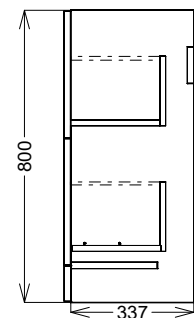

PRODUCT DATA SHEET

Muro Plus 600 Floor Mounted Cabinet Dust Grey

Product Code: MUROPLUS-2DRW600FS-GREY

SCUDO
BEAUTIFUL BATHROOMS

0330 124 7290

sales@scudo.co.uk - www.scudo.co.uk

Scudo is the trading name of Harrison Bathrooms Ltd. Whilst we endeavour to ensure that the product information is accurate we accept no liability for any information given. All images are for illustration purposes only. Product images and specification are subject to change. Measurement are in millimetres and are nominal.

Product Name	MUROPLUS-2DRW600FS-GREY
Product Description	Muro Plus 600 Floor Mounted Cabinet Dust Grey
Product Transportation	
Barcode	5060991251510
Country of origin	China
Commodity code	9403609000
Product Measurements	
Product Weight (KG)	23.00
Product Width (mm)	600
Product Height (mm)	800
Product Depth (mm)	355
Primary Packed Measurements	
Packaged Weight	22.00
Packed Height	830
Packed Width	900
Packed Length	370

General Information	
Construction Material	MFC
Installation type	Wall Mounted
Colour / Finish	Dust Grey

Furniture Attributes	
Supplied Fully Assembled	Yes
Number Of Drawers	2
Number Of Doors	0
Soft Close Doors / Drawers	Yes
Moisture resistant	Yes
Internal Shelves	N/a
Door Opening Width (mm)	N/a
Draw Opening Distance (mm)	220mm
Recommended Concealed Cistern	N/a
False Draws	N/a
Number of False Draws	N/a
Can the door be swapped over to open the opposite way	N/a
Which side is the door hinge located	N/a
Compatible Furniture Part Code	N/a
Compatible Basin Part Code	BASIN-615-365-CER

Handles	
Handle Style	Wrap Over
Handle Finish	Chrome
Handle Material	Stainless Steel
Number of Handles	2

Dimensions (measurements in mm)

LIFETIME GUARANTEE

We are confident in our products and we want our customer to be, we proudly give a lifetime guarantee on our taps and showers, further details can be found on our website.