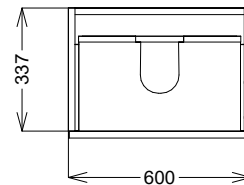

Product Name	MUROPLUS-2DRW600FS-GREY
Product Description	Muro Plus 600 Floor Mounted Cabinet Dust Grey
Product Transportation	
Barcode	5060991251510
Country of origin	China
Commodity code	9403609000
Product Measurements	
Product Weight (KG)	23.00
Product Width (mm)	600
Product Height (mm)	800
Product Depth (mm)	355
Primary Packed Measurements	
Packaged Weight	22.00
Packed Height	830
Packed Width	900
Packed Length	370

General Information	
Construction Material	MFC
Installation type	Wall Mounted
Colour / Finish	Dust Grey

Furniture Attributes	
Supplied Fully Assembled	Yes
Number Of Drawers	2
Number Of Doors	0
Soft Close Doors / Drawers	Yes
Moisture resistant	Yes
Internal Shelves	N/a
Door Opening Width (mm)	N/a
Draw Opening Distance (mm)	220mm
Recommended Concealed Cistern	N/a
False Draws	N/a
Number of False Draws	N/a
Can the door be swapped over to open the opposite way	N/a
Which side is the door hinge located	N/a
Compatible Furniture Part Code	N/a
Compatible Basin Part Code	BASIN-615-365-CER

Handles	
Handle Style	Wrap Over
Handle Finish	Chrome
Handle Material	Stainless Steel
Number of Handles	2

Dimensions (measurements in mm)

LIFETIME GUARANTEE

We are confident in our products and we want our customer to be, we proudly give a lifetime guarantee on our taps and showers, further details can be found on our website.