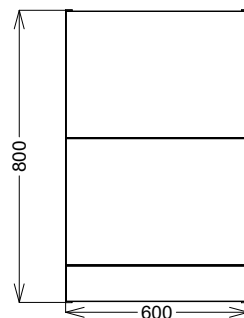

PRODUCT DATA SHEET

Muro Plus 600 Floor Mounted Cabinet Dust Grey

Product Code: MUROPLUS-2DRW600FS-GREY

SCUDO
BEAUTIFUL BATHROOMS

0330 124 7290

sales@scudo.co.uk - www.scudo.co.uk

Scudo is the trading name of Harrison Bathrooms Ltd. Whilst we endeavour to ensure that the product information is accurate we accept no liability for any information given. All images are for illustration purposes only. Product images and specification are subject to change. Measurement are in millimetres and are nominal.

Product Name	MUROPLUS-2DRW600FS-GREY
Product Description	Muro Plus 600 Floor Mounted Cabinet Dust Grey
Product Transportation	
Barcode	5060991251510
Country of origin	China
Commodity code	9403609000
Product Measurements	
Product Weight (KG)	23.00
Product Width (mm)	600
Product Height (mm)	800
Product Depth (mm)	355
Primary Packed Measurements	
Packaged Weight	22.00
Packed Height	830
Packed Width	900
Packed Length	370

Handles	
Handle Style	Wrap Over
Handle Finish	Chrome
Handle Material	Stainless Steel
Number of Handles	2

Dimensions (measurements in mm)

LIFETIME GUARANTEE

We are confident in our products and we want our customer to be, we proudly give a lifetime guarantee on our taps and showers, further details can be found on our website.