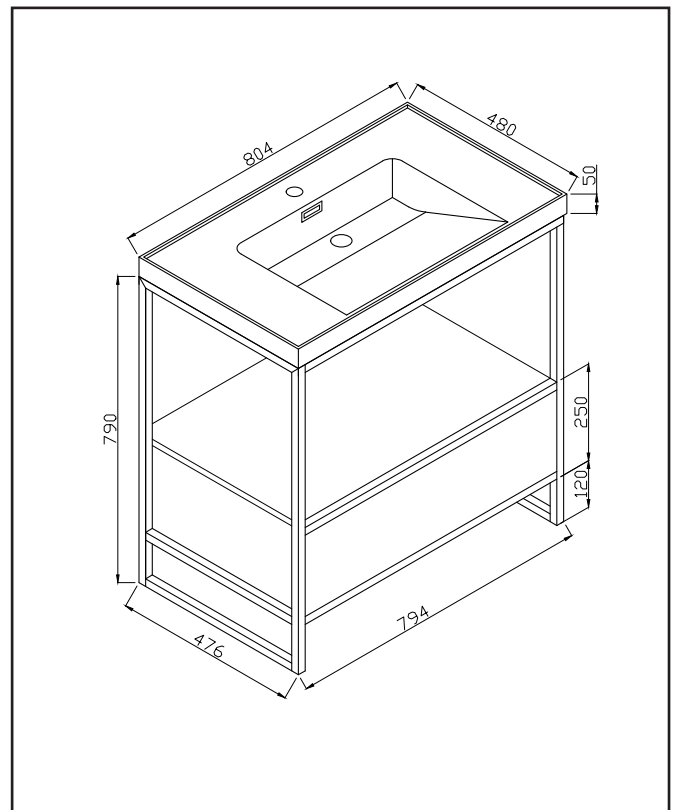

## BOHO 800 Polymarble Basin

Product Code: BOHO-800BASIN

**SCUDO**  
BEAUTIFUL BATHROOMS

0330 124 7290

sales@scudo.co.uk - www.scudo.co.uk

Scudo is the trading name of Harrison Bathrooms Ltd. Whilst we endeavour to ensure that the product information is accurate we accept no liability for any information given. All images are for illustration purposes only. Product images and specification are subject to change. Measurement are in millimetres and are nominal.

Product Name	BOHO-800BASIN
Product Description	BOHO 800 polymarble basin
Product Transportation	
Barcode	5060964938790
Country of origin	CH
Commodity code	
Product Measurements	
Product Weight (KG)	11.50
Product Width (mm)	804
Product Height (mm)	480
Product Depth (mm)	50
Primary Packed Measurements	
Packaged Weight	13
Packed Height	610
Packed Width	485
Packed Length	150

General Information	
Construction Material	Polymarble
Installation type	Furniture mounted
Colour / Finish	White
Basin Attributes	
Basin Type	Furniture mounted
Number of Tap Holes	1
Overflow	Yes
Recommended waste type	Slotted/Universal
Inner Bowl Width (mm)	475
Inner Bowl Length (mm)	350
Inner Bowl Depth (mm)	110

**Dimensions**  
(measurements in mm)