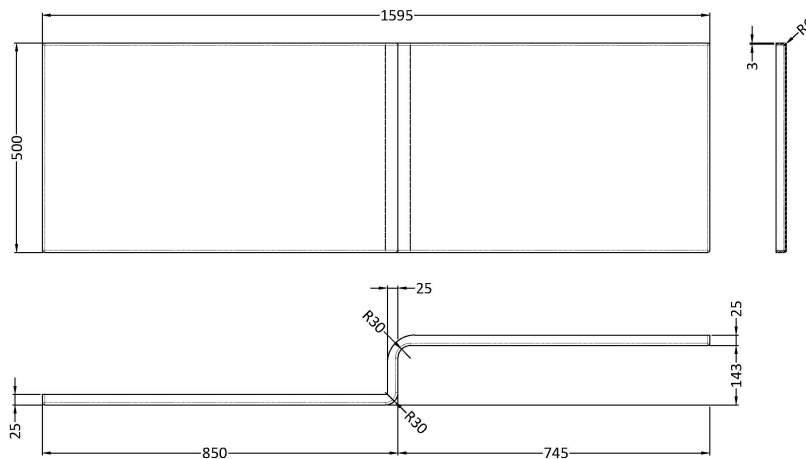

Outer Box Dimensions (If Applicable)

Length (mm):	
Width (mm):	
Height (mm):	
Gross Weight (kg):	
Barcode:	5056211822226

Product Details

Country of Origin:	Turkey
Fitting Instruction:	No
Certification:	FSC: No CE & UKCA: Yes
Material Colour Reference:	European White
Product Material:	Acrylic
Material Thickness:	4mm
Volume (Ltr):	200L
Displaced Capacity:	130L
Leg Set Included:	Legset Not Included
Waste Included:	Waste Not Included
Drilled/Undrilled:	Undrilled For Taps
Includes Grips:	No Grips Supplied
Embossed:	No
No of Tapholes:	None
Anti-Slip:	No

Sales Code: WBL001

Description: Bath Leg Set

Product Dimensions

Length (mm):	650
Width (mm):	650
Depth (mm):	60
Nett Weight (kg):	2.5

Packaging Dimensions

Length (mm):	665
Width (mm):	55
Depth (mm):	42
Gross Weight (kg):	2.5

Packaging Data

Box Colour:	Brown Cardboard Sleeve
Box Qty:	1
Label Size:	100 x 50
Label Colour:	White Label
Label Qty:	2

Outer Box Dimensions (If Applicable)

Length (mm):	
Width (mm):	
Height (mm):	
Gross Weight (kg):	
Barcode:	5056211809197

Sales Code: WBS303

Description: 1600 Square Sh Bath Front Panel Acrylic

Product Dimensions

Length (mm):	1595
Width (mm):	500
Depth (mm):	167
Nett Weight (kg):	3.6

Packaging Dimensions

Length (mm):	1620
Width (mm):	530
Depth (mm):	45
Gross Weight (kg):	3.6