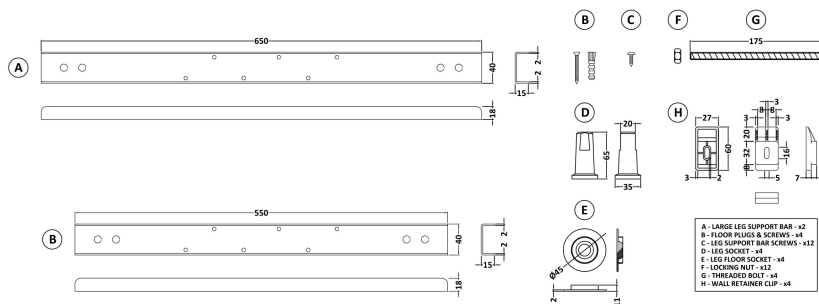

Outer Box Dimensions (If Applicable)

Length (mm):	
Width (mm):	
Height (mm):	
Gross Weight (kg):	
Barcode:	5056211822226

Product Details

Country of Origin:	Turkey
Fitting Instruction:	No
Certification:	FSC: No CE & UKCA: Yes
Material Colour Reference:	European White
Product Material:	Acrylic
Material Thickness:	4mm
Volume (Ltr):	200L
Displaced Capacity:	130L
Leg Set Included:	Legset Not Included
Waste Included:	Waste Not Included
Drilled/Undrilled:	Undrilled For Taps
Includes Grips:	No Grips Supplied
Embossed:	No
No of Tapholes:	None
Anti-Slip:	No

Sales Code: WBL001

Description: Bath Leg Set

Product Dimensions

Length (mm):	650
Width (mm):	650
Depth (mm):	60
Nett Weight (kg):	2.5

Packaging Dimensions

Length (mm):	665
Width (mm):	55
Depth (mm):	42
Gross Weight (kg):	2.5

Packaging Data

Box Colour:	Brown Cardboard Sleeve
Box Qty:	1
Label Size:	100 x 50
Label Colour:	White Label
Label Qty:	2

Outer Box Dimensions (If Applicable)

Length (mm):	
Width (mm):	
Height (mm):	
Gross Weight (kg):	
Barcode:	5056211809197

Product Details

Country of Origin:	China
Fitting Instruction:	No
CE & UKCA:	Yes
Profile Material:	Aluminium
Profile Finish:	Polished Chrome
Adjustments (mm):	800mm - 815mm
Entry Width (mm):	N/A
Swing In Dim (mm):	N/A
Swing Out Dim (mm):	N/A
Radius (mm):	Not Applicable
Glass Thickness (mm):	6
Easy Fit:	No
Easy Clean:	No
Handle Style:	Not Applicable
Handle Material:	Not Applicable
Enclosure Design:	Frameless
Wheel Type:	Not Applicable
Support Bar Included:	Support Bar Not Included
Extras:	None