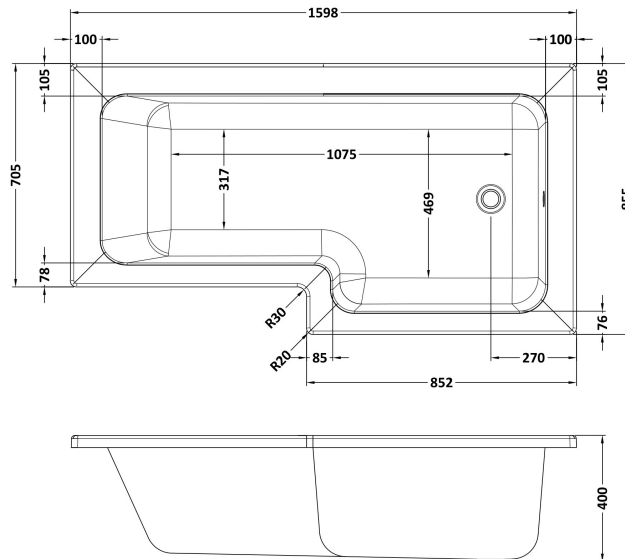

Sales Code: SBATH14

Description: 1600 Sq S/Bath Pack Rh (5mm L Screen)

Packaging Details

Barcode: 5056678459782

Sales Code: WBS106

Description: 1600mm Square Shower Bath Rh

Product Dimensions

Length (mm):	1600
Width (mm):	850
Depth (mm):	390
Nett Weight (kg):	23

Packaging Dimensions

Length (mm):	1600
Width (mm):	850
Depth (mm):	390
Gross Weight (kg):	23

Packaging Data

Box Colour:	Brown Cardboard Sleeve
Box Qty:	1
Label Size:	192 x 38
Label Colour:	White Label
Label Qty:	1

Outer Box Dimensions (If Applicable)

Length (mm):	
Width (mm):	
Height (mm):	
Gross Weight (kg):	
Barcode:	5056211822226

Product Details

Country of Origin:	Turkey
Fitting Instruction:	No
Certification:	FSC: No CE & UKCA: Yes
Material Colour Reference:	European White
Product Material:	Acrylic
Material Thickness:	4mm
Volume (Ltr):	200L
Displaced Capacity:	130L
Leg Set Included:	Legset Not Included
Waste Included:	Waste Not Included
Drilled/Undrilled:	Undrilled For Taps
Includes Grips:	No Grips Supplied
Embossed:	No
No of Tapholes:	None
Anti-Slip:	No

Sales Code: WBL001

Description: Bath Leg Set

Product Dimensions

Length (mm):	650
Width (mm):	650
Depth (mm):	60
Nett Weight (kg):	2.5

Packaging Dimensions

Length (mm):	665
Width (mm):	55
Depth (mm):	42
Gross Weight (kg):	2.5