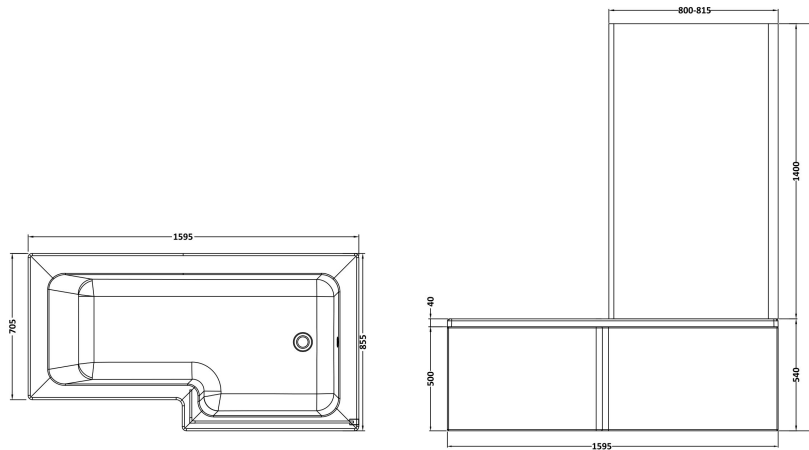

Sales Code: SBATH14

Description: 1600 Sq S/Bath Pack Rh (5mm L Screen)

Packaging Details

Barcode: 5056678459782

Sales Code: WBS106

Description: 1600mm Square Shower Bath Rh

Product Dimensions

Length (mm):	1600
Width (mm):	850
Depth (mm):	390
Nett Weight (kg):	23

Packaging Dimensions

Length (mm):	1600
Width (mm):	850
Depth (mm):	390
Gross Weight (kg):	23

Packaging Data

Box Colour:	Brown Cardboard Sleeve
Box Qty:	1
Label Size:	192 x 38
Label Colour:	White Label
Label Qty:	1

Outer Box Dimensions (If Applicable)

Length (mm):	
Width (mm):	
Height (mm):	
Gross Weight (kg):	
Barcode:	5056211822226

Product Details

Country of Origin:	Turkey
Fitting Instruction:	No
Certification:	FSC: No CE & UKCA: Yes
Material Colour Reference:	European White
Product Material:	Acrylic
Material Thickness:	4mm
Volume (Ltr):	200L
Displaced Capacity:	130L
Leg Set Included:	Legset Not Included
Waste Included:	Waste Not Included
Drilled/Undrilled:	Undrilled For Taps
Includes Grips:	No Grips Supplied
Embossed:	No
No of Tapholes:	None
Anti-Slip:	No

Sales Code: WBL001

Description: Bath Leg Set

Product Dimensions

Length (mm):	650
Width (mm):	650
Depth (mm):	60
Nett Weight (kg):	2.5

Packaging Dimensions

Length (mm):	665
Width (mm):	55
Depth (mm):	42
Gross Weight (kg):	2.5