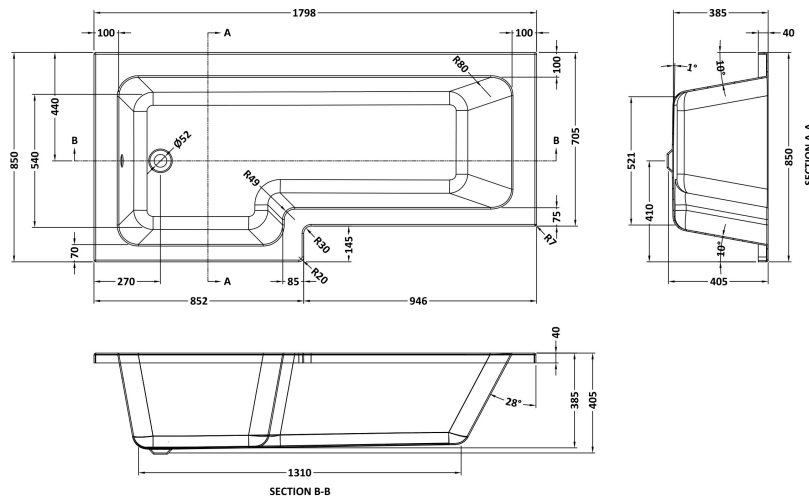

Sales Code: NSK801S

Description: L Shape Shower Bath & Legs 1800X850 Lh

Product Dimensions

Length (mm):	1800
Width (mm):	850
Depth (mm):	390
Nett Weight (kg):	27

Packaging Dimensions

Length (mm):	1800
Width (mm):	850
Depth (mm):	425
Gross Weight (kg):	27

Packaging Data

Box Colour:	Brown Cardboard Sleeve
Box Qty:	1
Label Size:	300 x 35
Label Colour:	White Label
Label Qty:	2

Outer Box Dimensions (If Applicable)

Length (mm):	
Width (mm):	
Height (mm):	
Gross Weight (kg):	
Barcode:	5056678435649

Product Details

Country of Origin:	Egypt
Fitting Instruction:	No
Certification:	FSC: CE & UKCA: Yes
Material Colour Reference:	European White
Product Material:	Acrylic
Material Thickness:	4mm
Volume (Ltr):	235L
Displaced Capacity:	165L
Leg Set Included:	Legset Not Included
Waste Included:	Waste Not Included
Drilled/Undrilled:	Undrilled For Taps
Includes Grips:	No Grips Supplied
Embossed:	No
No of Tapholes:	None
Anti-Slip:	No