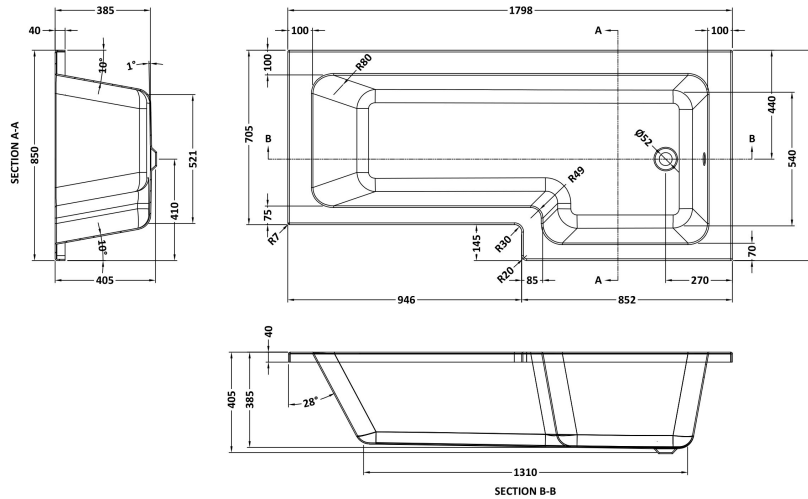

Sales Code: NSK802S

Description: L Shape Shower Bath & Legs 1800X850 Rh

Product Dimensions

Length (mm):	1800
Width (mm):	850
Depth (mm):	390
Nett Weight (kg):	27

Packaging Dimensions

Length (mm):	1800
Width (mm):	850
Depth (mm):	425
Gross Weight (kg):	27

Packaging Data

Box Colour:	Brown Cardboard Sleeve
Box Qty:	1
Label Size:	300 x 35
Label Colour:	White Label
Label Qty:	2

Outer Box Dimensions (If Applicable)

Length (mm):	
Width (mm):	
Height (mm):	
Gross Weight (kg):	
Barcode:	5056678435656

Product Details

Country of Origin:	Egypt
Fitting Instruction:	No
Certification:	FSC: CE & UKCA: Yes
Material Colour Reference:	European White
Product Material:	Acrylic
Material Thickness:	4mm
Volume (Ltr):	235L
Displaced Capacity:	165L
Leg Set Included:	Legset Not Included
Waste Included:	Waste Not Included
Drilled/Undrilled:	Undrilled For Taps
Includes Grips:	No Grips Supplied
Embossed:	No
No of Tapholes:	None
Anti-Slip:	No