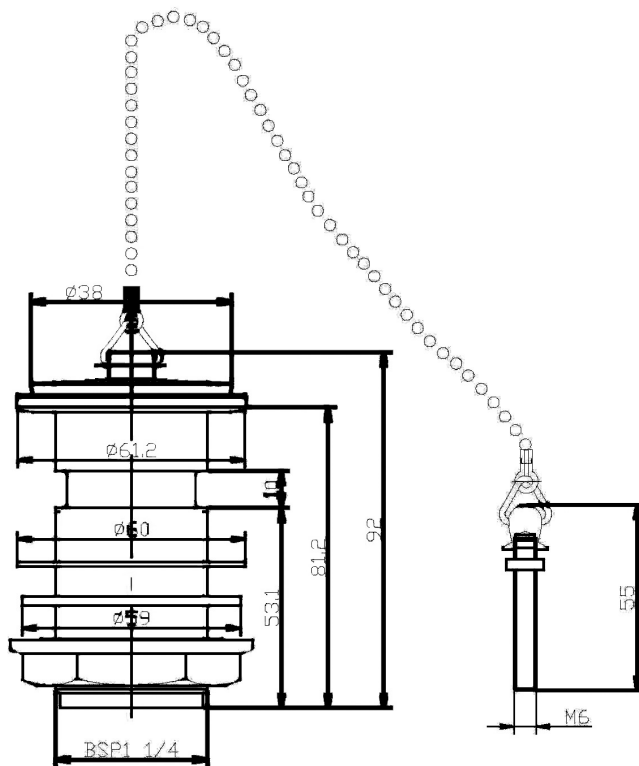

Sales Code: E395

Description: Contract Basin Wst Brass Plug & B Chain

Product Dimensions

Length (mm):	
Width (mm):	61
Height (mm):	81
Depth (mm):	61
Nett Weight (kg):	0.11

Packaging Dimensions

Height (mm):	55
Width (mm):	140
Depth (mm):	210
Gross Weight (kg):	0.11

Packaging Data

Box Colour:	White Cardboard Box
Box Qty:	1
Label Size:	100 x 50
Label Colour:	White Label
Label Qty:	2

Outer Box Dimensions (If Applicable)

Height (mm):	
Width (mm):	
Length (mm):	
Depth (mm):	
Gross Weight (kg):	17
Barcode:	5055146100775

Product Details

Country of Origin:	China
Fitting Instruction:	No
CE & UKCA:	N/A
Product Material:	Brass
Heating Element Wattage:	Not Applicable
Colour/Finish:	Chrome
Product Diameter:	61mm
Connection Size:	1 1/4"