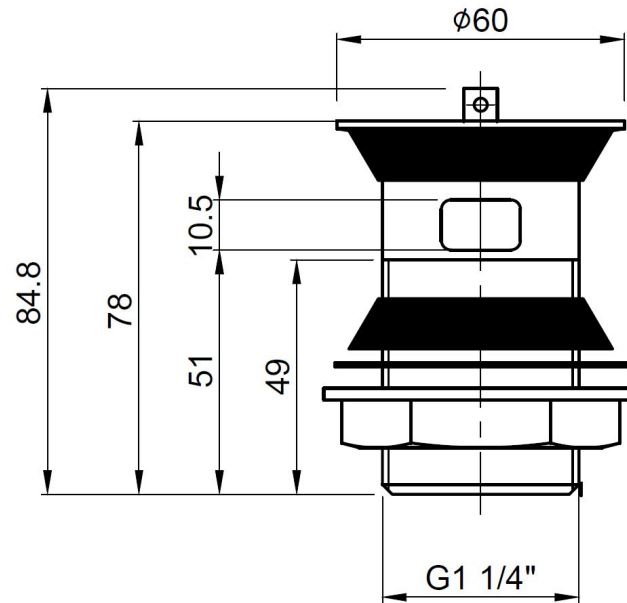

### Product Dimensions

Length (mm):	
Width (mm):	60
Height (mm):	88
Depth (mm):	60
Nett Weight (kg):	0.2

### Packaging Dimensions

Height (mm):	70
Width (mm):	70
Depth (mm):	100
Gross Weight (kg):	0.22

### Outer Box Dimensions (If Applicable)

Height (mm):	
Width (mm):	
Length (mm):	
Depth (mm):	
Gross Weight (kg):	17
Barcode:	5055275870815

### Product Details

Country of Origin:	China
Fitting Instruction:	No
CE & UKCA:	N/A
Product Material:	Ss
Heating Element Wattage:	Not Applicable
Colour/Finish:	Chrome
Product Diameter:	60mm
Connection Size:	1 1/4"