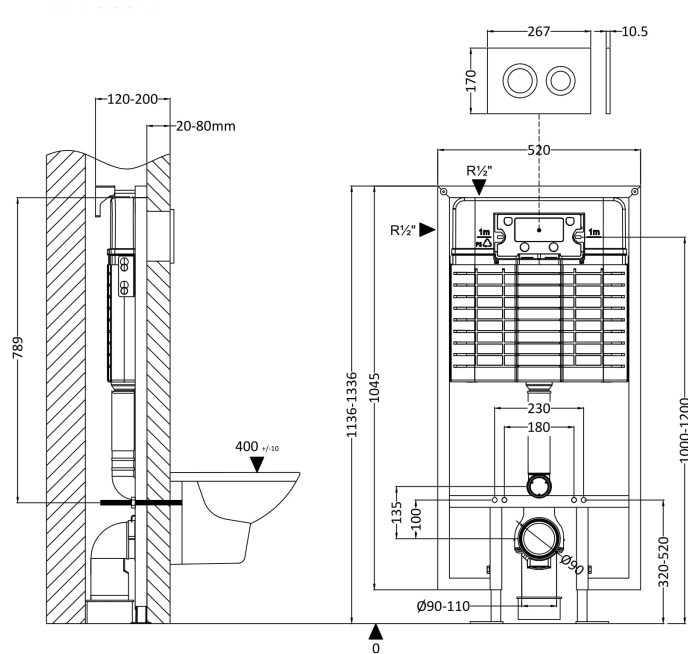

### Packaging Details

Barcode: 5056678460214

**Sales Code:** XTY009PR4

**Description:** Round Dual Flush Push Button Black

**Product Dimensions**

Length (mm):	
Width (mm):	267
Height (mm):	170
Depth (mm):	11
Nett Weight (kg):	0.5

**Outer Box Dimensions (If Applicable)**

Height (mm):	
Width (mm):	
Length (mm):	
Depth (mm):	
Gross Weight (kg):	0
Barcode:	5056678435502

**Product Details**

Country of Origin:	China
Fitting Instruction:	No
CE & UKCA:	Yes
Product Material:	Ss
Heating Element Wattage:	Not Applicable
Colour/Finish:	Black
Product Diameter:	Not Applicable
Connection Size:	

### Product Dimensions

Length (mm):	
Width (mm):	520
Height (mm):	1136
Depth (mm):	204
Nett Weight (kg):	11.5

### Packaging Dimensions

Height (mm):	160
Width (mm):	560
Depth (mm):	1125
Gross Weight (kg):	12