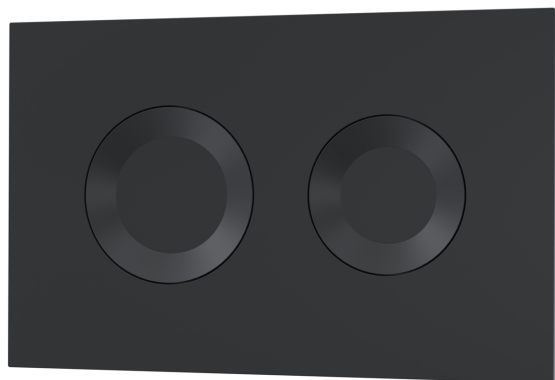

Sales Code: XTY409R

Description: Dual Flush Conc Cist Frame Round Plate

### Packaging Details

Barcode: 5056678460214

**Sales Code:** XTY009PR4

**Description:** Round Dual Flush Push Button Black

**Product Dimensions**

Length (mm):	
Width (mm):	267
Height (mm):	170
Depth (mm):	11
Nett Weight (kg):	0.5

Sales Code: XTY009R

Description: Dual Flush Conc Cist Frame Round Plate

### Product Dimensions

Length (mm):	
Width (mm):	520
Height (mm):	1136
Depth (mm):	204
Nett Weight (kg):	11.5