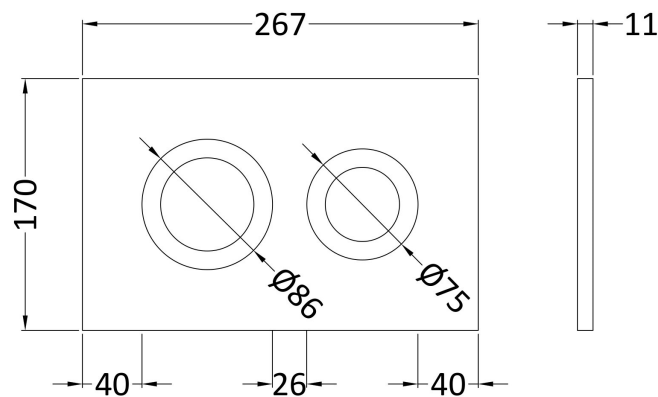

### Packaging Details

Barcode: 5056678460214

**Sales Code:** XTY009PR4

**Description:** Round Dual Flush Push Button Black

**Product Dimensions**

Length (mm):	
Width (mm):	267
Height (mm):	170
Depth (mm):	11
Nett Weight (kg):	0.5

**Packaging Dimensions**

Height (mm):	290
Width (mm):	220
Depth (mm):	50
Gross Weight (kg):	0.5

**Packaging Data**

Box Colour:	Brown Cardboard Box
Box Qty:	1
Label Size:	100 x 50
Label Colour:	White Label
Label Qty:	2

**Outer Box Dimensions (If Applicable)**

Height (mm):	
Width (mm):	
Length (mm):	
Depth (mm):	
Gross Weight (kg):	0
Barcode:	5056678435502

**Product Details**

Country of Origin:	China
Fitting Instruction:	No
CE & UKCA:	Yes
Product Material:	Ss
Heating Element Wattage:	Not Applicable
Colour/Finish:	Black
Product Diameter:	Not Applicable
Connection Size:	

### Product Dimensions

Length (mm):	
Width (mm):	520
Height (mm):	1136
Depth (mm):	204
Nett Weight (kg):	11.5