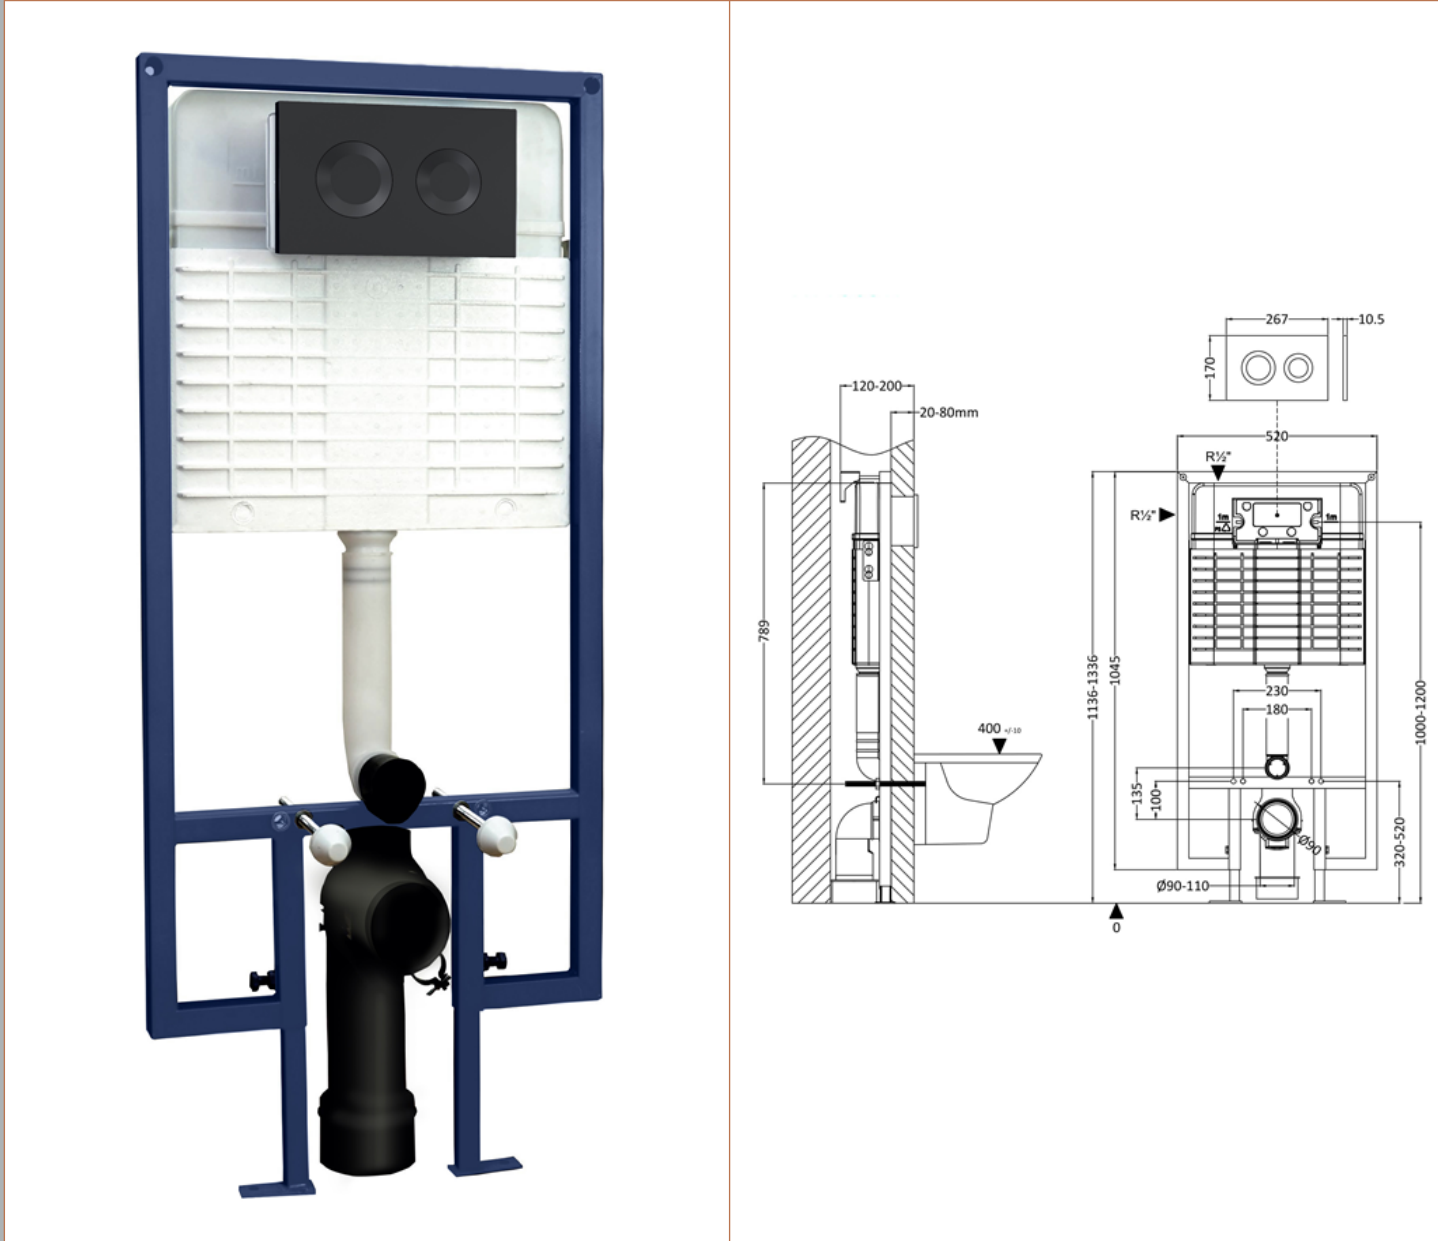

Sales Code: XTY409R

Description: Dual Flush Conc Cist Frame Round Plate

### Packaging Details

Barcode: 5056678460214

**Sales Code:** XTY009PR4

**Description:** Round Dual Flush Push Button Black

**Product Dimensions**

Length (mm):	
Width (mm):	267
Height (mm):	170
Depth (mm):	11
Nett Weight (kg):	0.5

Sales Code: XTY009R

Description: Dual Flush Conc Cist Frame Round Plate

### Product Dimensions

Length (mm):	
Width (mm):	520
Height (mm):	1136
Depth (mm):	204
Nett Weight (kg):	11.5