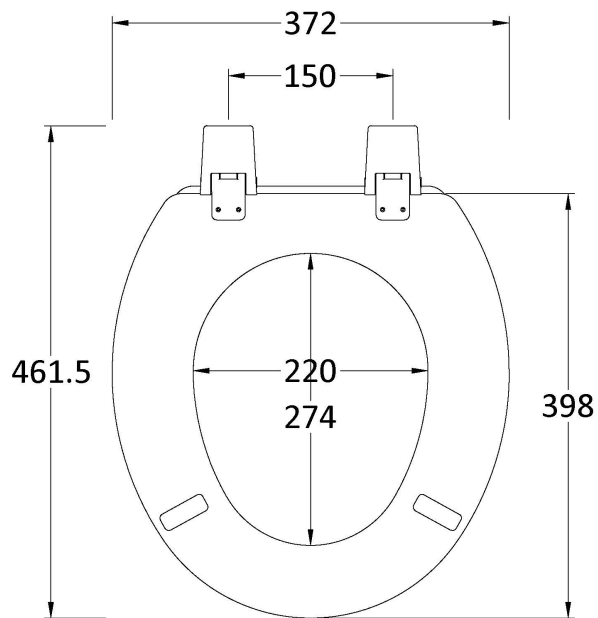

Sales Code: NTS303

Description: Trad Round Toilet Seat Plastic Hinges

**Product Dimensions**

Length (mm):	462
Width (mm):	372
Height (mm):	51
Nett Weight (kg):	3

**Packaging Dimensions**

Length (mm):	370
Width (mm):	470
Height (mm):	55
Gross Weight (kg):	3

**Packaging Data**

Box Colour:	White Cardboard Box - Printed
Box Qty:	1
Label Size:	100 x 50
Label Colour:	White Label
Label Qty:	1

**Outer Box Dimensions (If Applicable)**

Length (mm):	390
Width (mm):	370
Height (mm):	500
Gross Weight (kg):	17
Barcode:	5055369034352

**Product Details**

Country of Origin:	United Kingdom
Fitting Instruction:	No
CE & UKCA:	Yes
Product Material:	Moulded Wood
Seat Type:	Round
Seat Function:	Standard
Hinge Centres (Min):	139
Hinge Centres (Max):	171
Hinge Material:	Polypropylene
Colour/Finish:	White
Fixing Method:	Bottom Fix