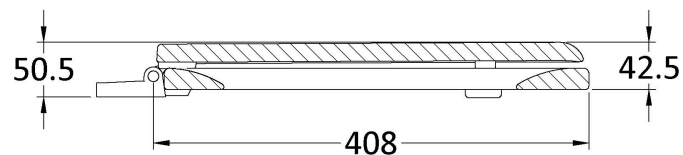

Sales Code: NTS303

Description: Trad Round Toilet Seat Plastic Hinges

**Product Dimensions**

Length (mm):	462
Width (mm):	372
Height (mm):	51
Nett Weight (kg):	3

**Packaging Dimensions**

Length (mm):	370
Width (mm):	470
Height (mm):	55
Gross Weight (kg):	3

**Packaging Data**

Box Colour:	White Cardboard Box - Printed
Box Qty:	1
Label Size:	100 x 50
Label Colour:	White Label
Label Qty:	1

**Outer Box Dimensions (If Applicable)**

Length (mm):	390
Width (mm):	370
Height (mm):	500
Gross Weight (kg):	17
Barcode:	5055369034352

**Product Details**

Country of Origin:	United Kingdom
Fitting Instruction:	No
CE & UKCA:	Yes
Product Material:	Moulded Wood
Seat Type:	Round
Seat Function:	Standard
Hinge Centres (Min):	139
Hinge Centres (Max):	171
Hinge Material:	Polypropylene
Colour/Finish:	White
Fixing Method:	Bottom Fix