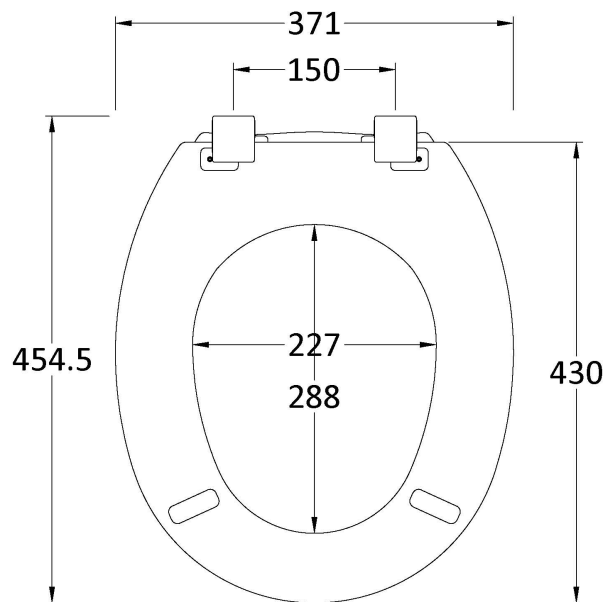

**Sales Code:** NTS302

**Description:** Trad Round Toilet Seat Chrome Hinges

**Product Dimensions**

Length (mm):	455
Width (mm):	371
Height (mm):	58
Nett Weight (kg):	3

**Packaging Dimensions**

Length (mm):	375
Width (mm):	70
Height (mm):	470
Gross Weight (kg):	3

**Packaging Data**

Box Colour:	White Cardboard Box - Printed
Box Qty:	1
Label Size:	100 x 50
Label Colour:	White Label
Label Qty:	1

**Outer Box Dimensions (If Applicable)**

Length (mm):	440
Width (mm):	385
Height (mm):	490
Gross Weight (kg):	20
Barcode:	5012799971053

**Product Details**

Country of Origin:	United Kingdom
Fitting Instruction:	No
CE & UKCA:	Yes
Product Material:	Moulded Wood
Seat Type:	Round
Seat Function:	Standard
Hinge Centres (Min):	145
Hinge Centres (Max):	165
Hinge Material:	Zinc Alloy
Colour/Finish:	White
Fixing Method:	Bottom Fix