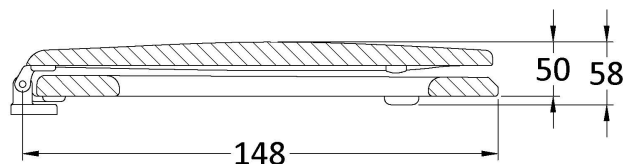

**Sales Code:** NTS302

**Description:** Trad Round Toilet Seat Chrome Hinges

**Product Dimensions**

Length (mm):	455
Width (mm):	371
Height (mm):	58
Nett Weight (kg):	3

**Packaging Dimensions**

Length (mm):	375
Width (mm):	70
Height (mm):	470
Gross Weight (kg):	3

**Packaging Data**

Box Colour:	White Cardboard Box - Printed
Box Qty:	1
Label Size:	100 x 50
Label Colour:	White Label
Label Qty:	1

**Outer Box Dimensions (If Applicable)**

Length (mm):	440
Width (mm):	385
Height (mm):	490
Gross Weight (kg):	20
Barcode:	5012799971053

**Product Details**

Country of Origin:	United Kingdom
Fitting Instruction:	No
CE & UKCA:	Yes
Product Material:	Moulded Wood
Seat Type:	Round
Seat Function:	Standard
Hinge Centres (Min):	145
Hinge Centres (Max):	165
Hinge Material:	Zinc Alloy
Colour/Finish:	White
Fixing Method:	Bottom Fix