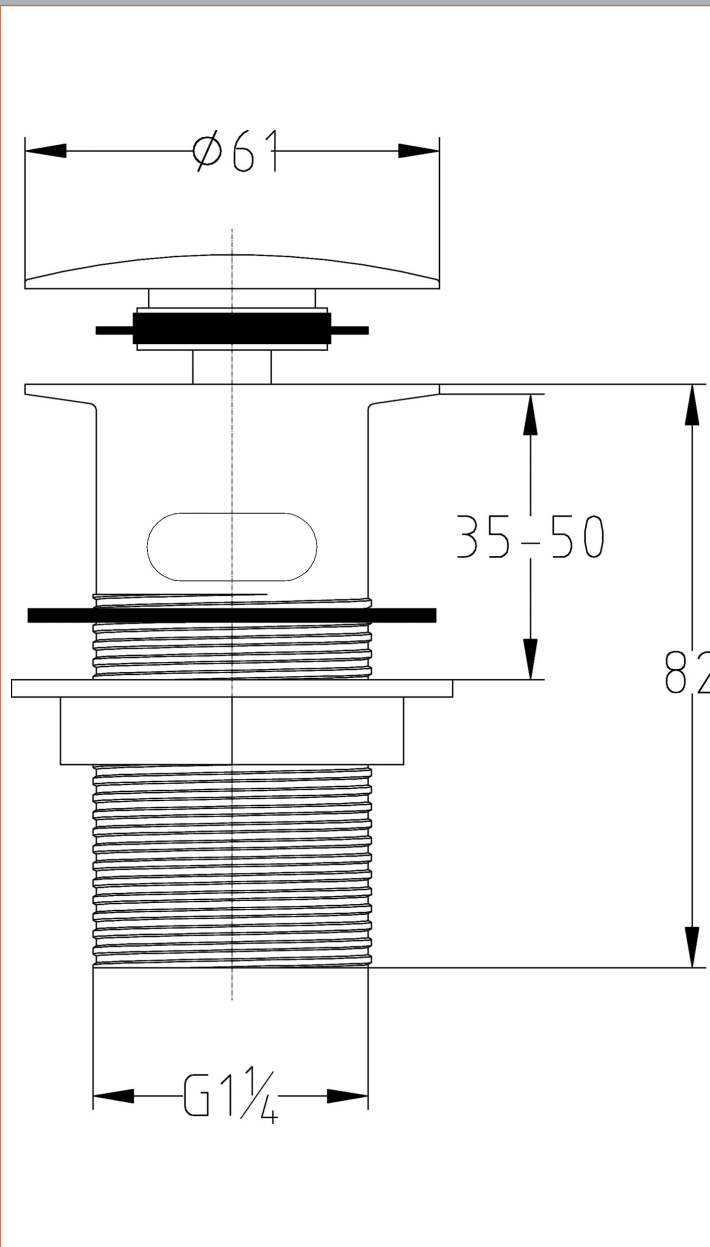

Sales Code: E328

Description: Easyclean Sprung Plug Basin Waste

Product Dimensions

Length (mm):	
Width (mm):	61
Height (mm):	82
Depth (mm):	61
Nett Weight (kg):	0.29

Packaging Dimensions

Height (mm):	100
Width (mm):	65
Depth (mm):	65
Gross Weight (kg):	0.29

Packaging Data

Box Colour:	White Cardboard Box
Box Qty:	1
Label Size:	100 x 50
Label Colour:	White Label
Label Qty:	2

Outer Box Dimensions (If Applicable)

Height (mm):	
Width (mm):	
Length (mm):	
Depth (mm):	
Gross Weight (kg):	19
Barcode:	5055369004263

Product Details

Country of Origin:	China
Fitting Instruction:	No
CE & UKCA:	N/A
Product Material:	Brass
Heating Element Wattage:	Not Applicable
Colour/Finish:	Chrome
Product Diameter:	61mm
Connection Size:	1 1/4"