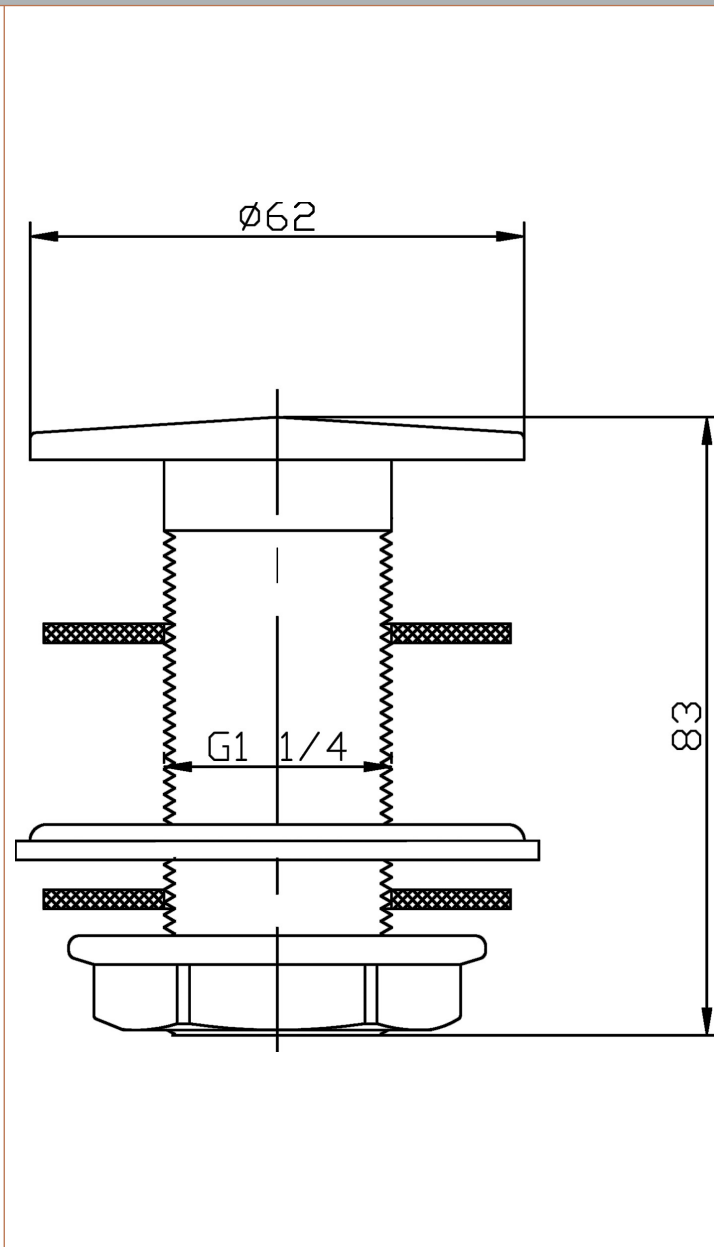

Sales Code: ER02

Description: Unslotted Flip Top Basin Waste

Product Dimensions

Length (mm):	
Width (mm):	62
Height (mm):	83
Depth (mm):	62
Nett Weight (kg):	0.32

Packaging Dimensions

Height (mm):	100
Width (mm):	65
Depth (mm):	65
Gross Weight (kg):	0.32

Packaging Data

Box Colour:	White Cardboard Box
Box Qty:	1
Label Size:	100 x 50
Label Colour:	White Label
Label Qty:	2

Outer Box Dimensions (If Applicable)

Height (mm):	
Width (mm):	
Length (mm):	
Depth (mm):	
Gross Weight (kg):	16
Barcode:	5055146166726

Product Details

Country of Origin:	China
Fitting Instruction:	No
CE & UKCA:	N/A
Product Material:	Brass
Heating Element Wattage:	Not Applicable
Colour/Finish:	Chrome
Product Diameter:	62mm
Connection Size:	11/4"