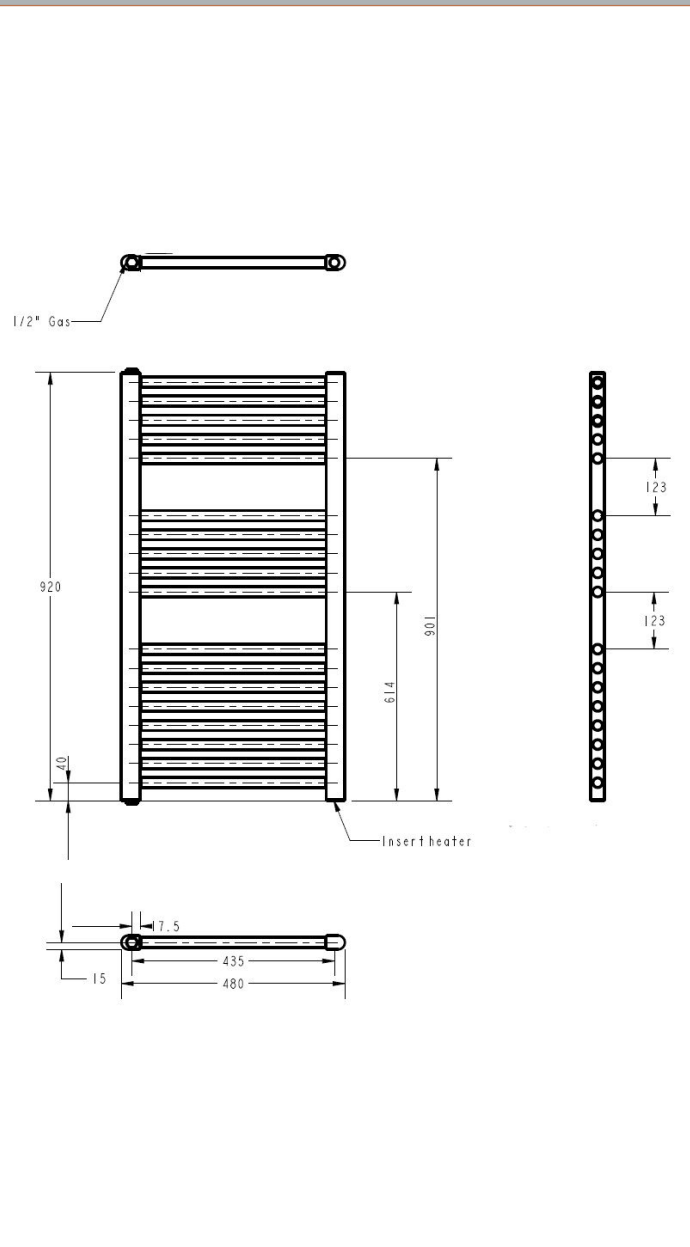

**Sales Code:** MTY157

**Description:** Round White Rad 920X480 (500 Watt)

**Product Dimensions**

Height (mm):	920
Width (mm):	480
Depth (mm):	30
Length (mm):	
Nett Weight (kg):	10.3

**Packaging Dimensions**

Height (mm):	45
Width (mm):	510
Length (mm):	1052
Gross Weight (kg):	11.51

**Packaging Data**

Box Colour:	Brown Cardboard Box
Box Qty:	1
Label Size:	190 x 75
Label Colour:	White Label
Label Qty:	1

**Outer Box Dimensions (If Applicable)**

Height (mm):	
Width (mm):	
Length (mm):	
Gross Weight (kg):	
Barcode:	5055275893906

**Product Details**

Country of Origin:	Italy		
Fitting Instruction:	No		
Certification:	CE & UKCA: Yes	RoHS: Yes	WEEE: Yes
Colour/Finish:	White		
RAL No:	9016		
Product Material:	Steel		
Heat Element Wattage:	500 W		
Heating Element Wattage Compatible:	Yes		
BTU Outputs:	30°C /	50°C / 1706	60°C /
Thermal Outputs: (Watts)	30°C /	50°C / 500W	60°C /
Pipe Centres - If Vertical:	435mm		
Pipe Centres - If Horizontal:	N/A		
Max Projection:	85/95		
Tube Diameter:	22mm		
Packaging Volume (L):	4		
Wall to Centre of Tappings:	>200		
Floor to Centre of Tappings:	70/85		
Dual Fuel:	No		
IP Rating:	Ip64 Ingress Protection		