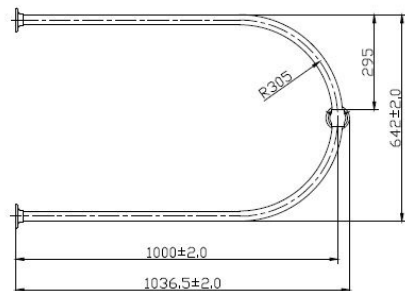

Sales Code: LDA009

Description: 1/2 Shower Curtain Ring

B(4: 1)

Product Dimensions

Length (mm):	
Width (mm):	642
Height (mm):	375
Depth (mm):	1037
Nett Weight (kg):	5.08

Packaging Dimensions

Height (mm):	680
Width (mm):	100
Depth (mm):	970
Gross Weight (kg):	5.08

Packaging Data

Box Colour:	White Cardboard Box
Box Qty:	1
Label Size:	100 x 50
Label Colour:	White Label
Label Qty:	1

Outer Box Dimensions (If Applicable)

Height (mm):	
Width (mm):	
Length (mm):	
Depth (mm):	
Gross Weight (kg):	51
Barcode:	5055369036325

Product Details

Country of Origin:	China
Fitting Instruction:	No
CE & UKCA:	N/A
Product Material:	Stainless Steel
Heating Element Wattage:	Not Applicable
Colour/Finish:	Chrome
Product Diameter:	
Connection Size:	Not Applicable