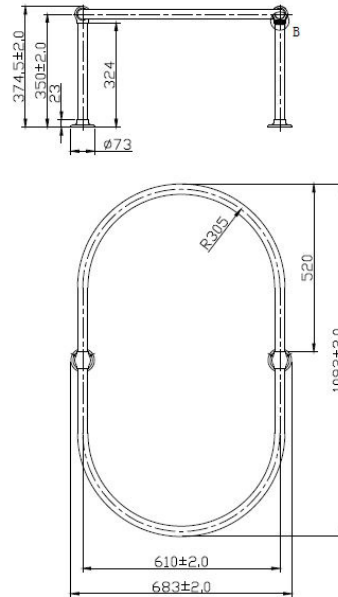

Sales Code: LDA010

Description: Full Shower Curtain Ring

### Product Dimensions

Length (mm):	
Width (mm):	1092
Height (mm):	375
Depth (mm):	686
Nett Weight (kg):	6.34

### Packaging Dimensions

Height (mm):	670
Width (mm):	100
Depth (mm):	1245
Gross Weight (kg):	6.34

### Outer Box Dimensions (If Applicable)

Height (mm):	
Width (mm):	
Length (mm):	
Depth (mm):	
Gross Weight (kg):	6
Barcode:	5055369036332