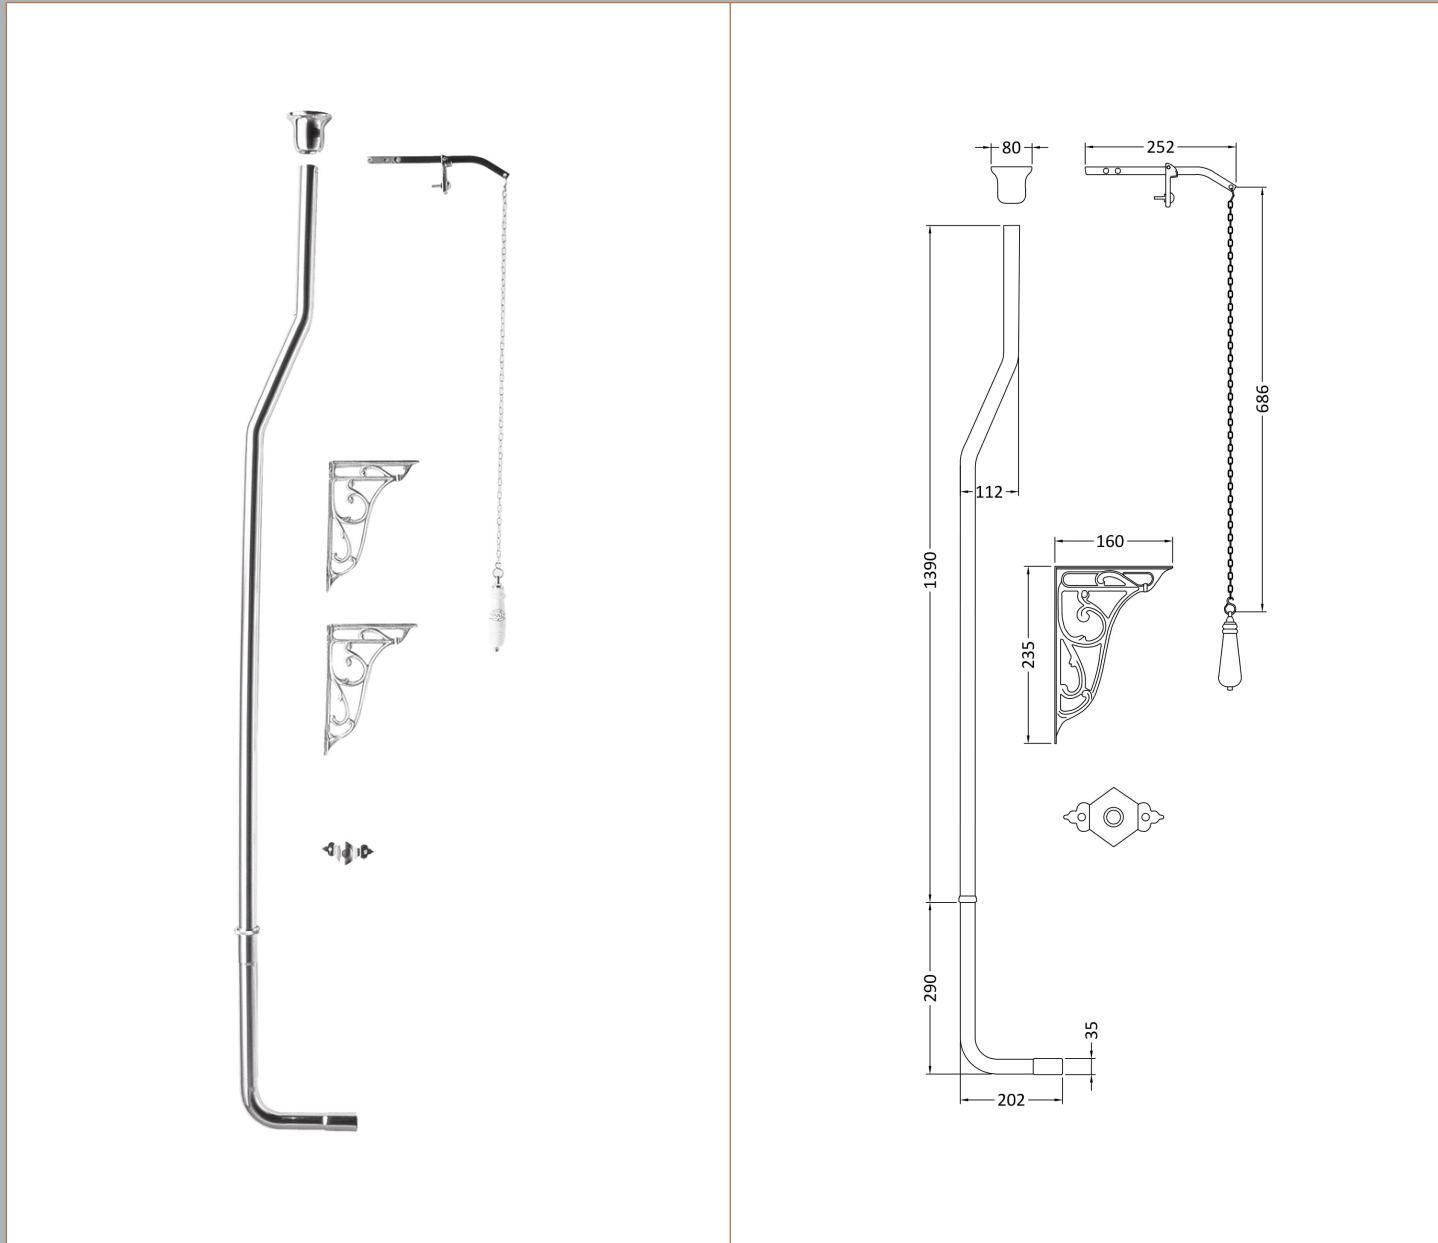

### Product Dimensions

Length (mm):	
Width (mm):	80
Height (mm):	1683
Depth (mm):	205
Nett Weight (kg):	3.07

### Packaging Dimensions

Height (mm):	1435
Width (mm):	185
Depth (mm):	100
Gross Weight (kg):	3.78

### Outer Box Dimensions (If Applicable)

Height (mm):	210
Width (mm):	1420
Length (mm):	
Depth (mm):	
Gross Weight (kg):	15
Barcode:	5055146108092

### Product Details

Country of Origin:	China
Fitting Instruction:	No
CE & UKCA:	N/A
Product Material:	Brass
Heating Element Wattage:	Not Applicable
Colour/Finish:	Chrome
Product Diameter:	35mm
Connection Size:	11/2"