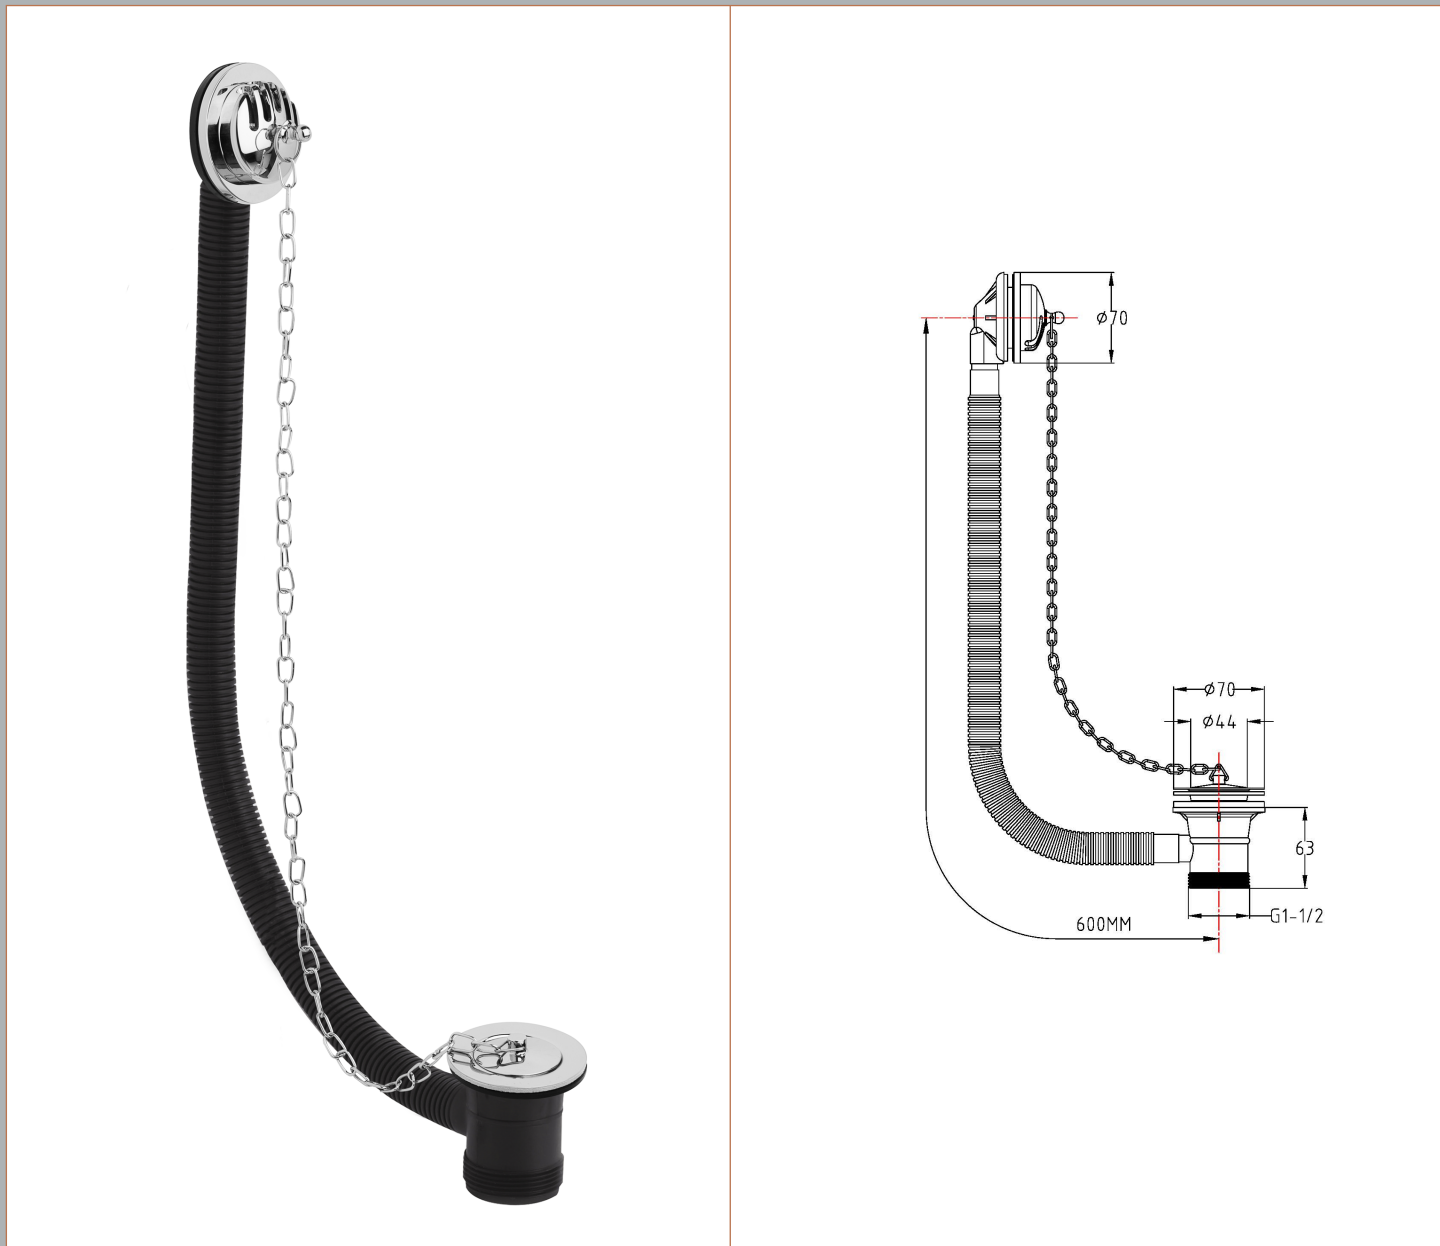

Sales Code: EA384

Description: Classic Concealed Bath Waste & Overflow

Product Dimensions

Length (mm):	
Width (mm):	70
Height (mm):	70
Depth (mm):	63
Nett Weight (kg):	0.25

Packaging Dimensions

Height (mm):	245
Width (mm):	135
Depth (mm):	100
Gross Weight (kg):	0.3

Packaging Data

Box Colour:	White Cardboard Box
Box Qty:	1
Label Size:	100 x 50
Label Colour:	White Label
Label Qty:	2

Outer Box Dimensions (If Applicable)

Height (mm):	440
Width (mm):	400
Length (mm):	
Depth (mm):	
Gross Weight (kg):	13
Barcode:	5056211803416

Product Details

Country of Origin:	China
Fitting Instruction:	No
CE & UKCA:	
Product Material:	Brass
Heating Element Wattage:	Not Applicable
Colour/Finish:	Chrome
Product Diameter:	70mm
Connection Size:	G1-1/2