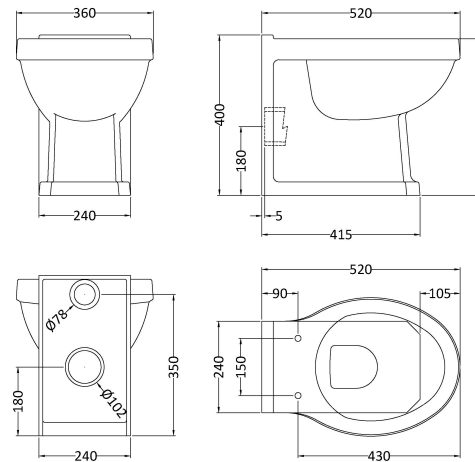

**Sales Code:** NCS806

**Description:** Back To Wall Pan (Excluding Seat)

**Product Dimensions**

|                   |       |
|-------------------|-------|
| Height (mm):      | 400   |
| Width (mm):       | 360   |
| Depth (mm):       | 520   |
| Nett Weight (kg): | 20.74 |

**Packaging Dimensions**

|                    |      |
|--------------------|------|
| Height (mm):       | 430  |
| Width (mm):        | 370  |
| Depth (mm):        | 530  |
| Gross Weight (kg): | 21.5 |

**Packaging Data**

|               |                               |
|---------------|-------------------------------|
| Box Colour:   | Brown Cardboard Box - Printed |
| Box Qty:      | 1                             |
| Label Size:   | 100 x 50                      |
| Label Colour: | Not Applicable                |
| Label Qty:    | 0                             |

**Outer Box Dimensions (If Applicable)**

|                    |               |
|--------------------|---------------|
| Height (mm):       |               |
| Width (mm):        |               |
| Depth (mm):        |               |
| Gross Weight (kg): |               |
| Barcode:           | 5055369040186 |